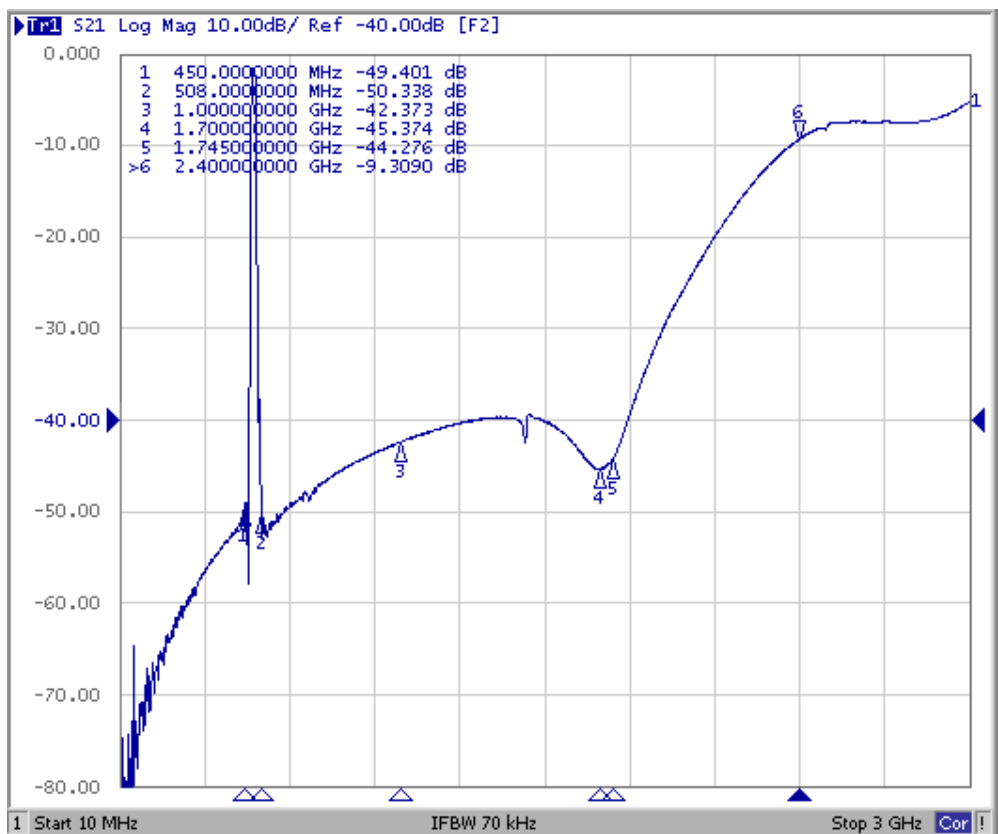

## F. Frequency Characteristics:

Reflection Functions:

S11

S22

**G. PACKING:**

**1. REEL DIMENSION**

**(Please refer to FR-75D10 for packing quantity)**

**2. TAPE DIMENSION**

## H. RECOMMENDED REFLOW PROFILE: