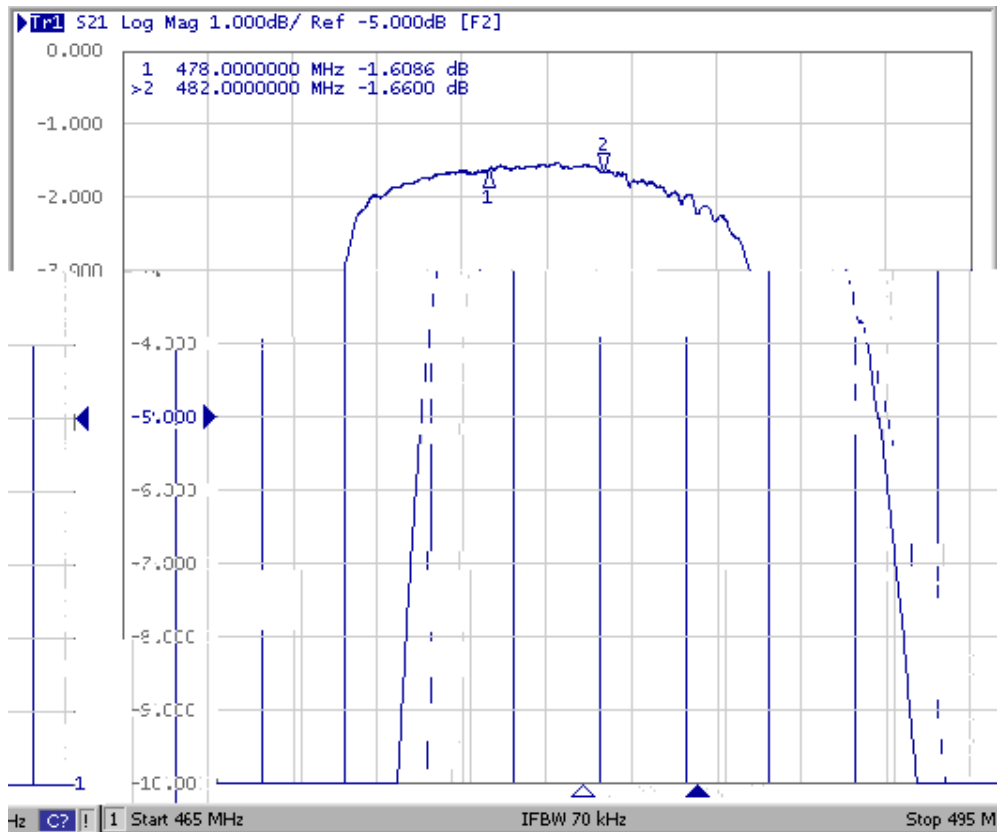

## F. Frequency Characteristics:

Reflection Functions:

S11

S22

**G. PACKING:**

**1. REEL DIMENSION**

**(Please refer to FR-75D10 for packing quantity)**

**2. TAPE DIMENSION**

## H. RECOMMENDED REFLOW PROFILE: