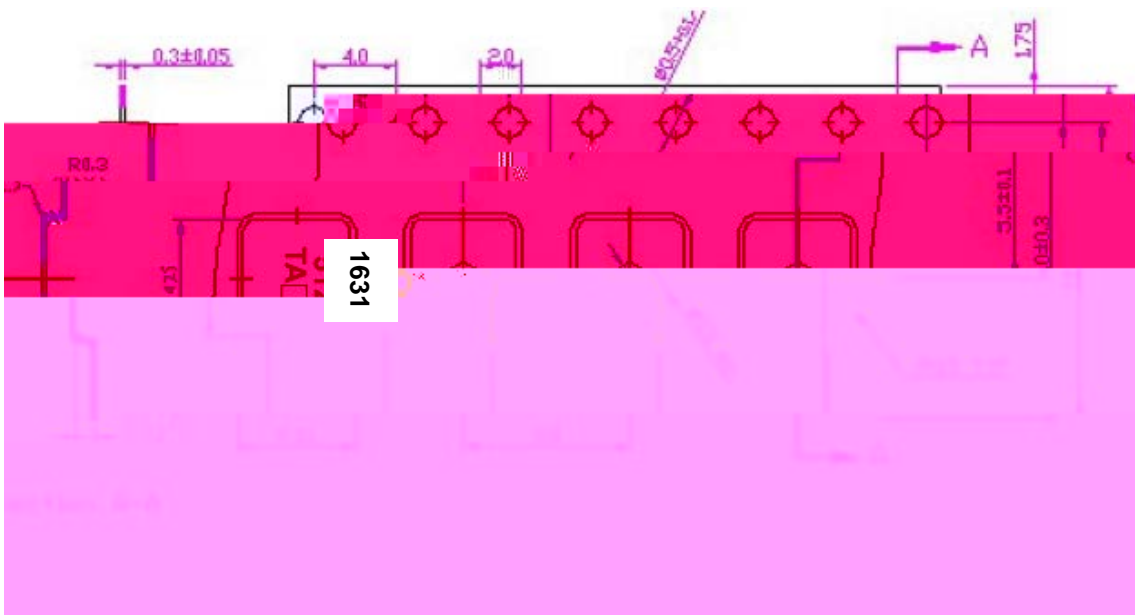

## F. Frequency Characteristics:

Reflection Functions:

S11

S22

**G. PACKING:**

**1. REEL DIMENSION**

**(Please refer to FR-75D10 for packing quantity)**

**2. TAPE DIMENSION**

## H. RECOMMENDED REFLOW PROFILE: