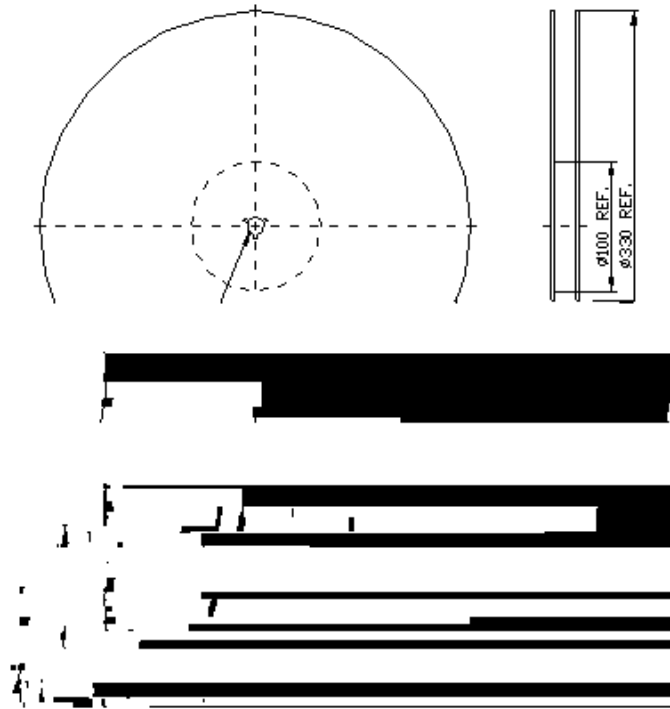

## F. Frequency Characteristics:

Reflection Functions:

S11

S22

**G. PACKING:**

**1. REEL DIMENSION**

**(Please refer to FR-75D10 for packing quantity)**

**2. TAPE DIMENSION**

## H. RECOMMENDED REFLOW PROFILE: