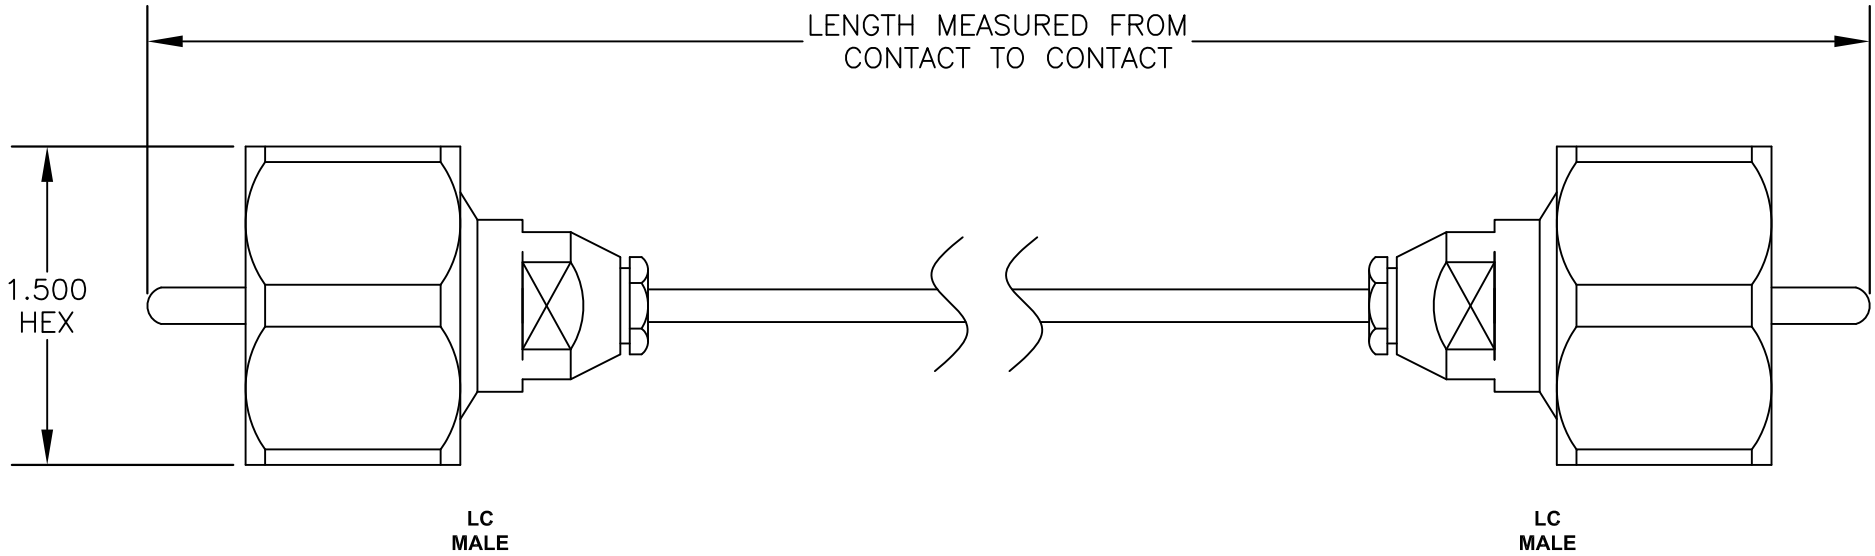

COMPONENTS	IMPEDANCE
LC MALE	50 OHM
LC MALE	50 OHM
RG225/U	50 OHM

Standard Lengths	
-12	12"
-24	24"
-36	36"
-48	48"
-60	60"
-XXX	Custom Length in inches

PASTERNAK ENTERPRISES, INC.
P.O BOX 16759, IRVINE, CA 92623
PHONE (949) 261-1920 FAX (949) 261-7451

WEB ADDRESS: www.pasternack.com
E-MAIL ADDRESS: sales@pasternack.com

COAXIAL & FIBER OPTICS

DWG TITLE
PE34538LF-XX

DES. CABLE ASSEMBLY, RG225/U, LC MALE TO LC MALE (LEAD FREE)

REV. A	FSCM NO. 53919	CAD FILE 020408	SCALE N/A	SIZE A	147
--------	----------------	-----------------	-----------	--------	-----

- NOTES:
1. UNLESS OTHERWISE SPECIFIED ALL DIMENSIONS ARE NOMINAL.
 2. ALL SPECIFICATIONS ARE SUBJECT TO CHANGE WITHOUT NOTICE AT ANY TIME.
 3. DIMENSIONS ARE IN INCHES.
 4. LENGTH TOLERANCE IS $\pm 1.5\%$ OR 10mm, WHICHEVER IS GREATER.