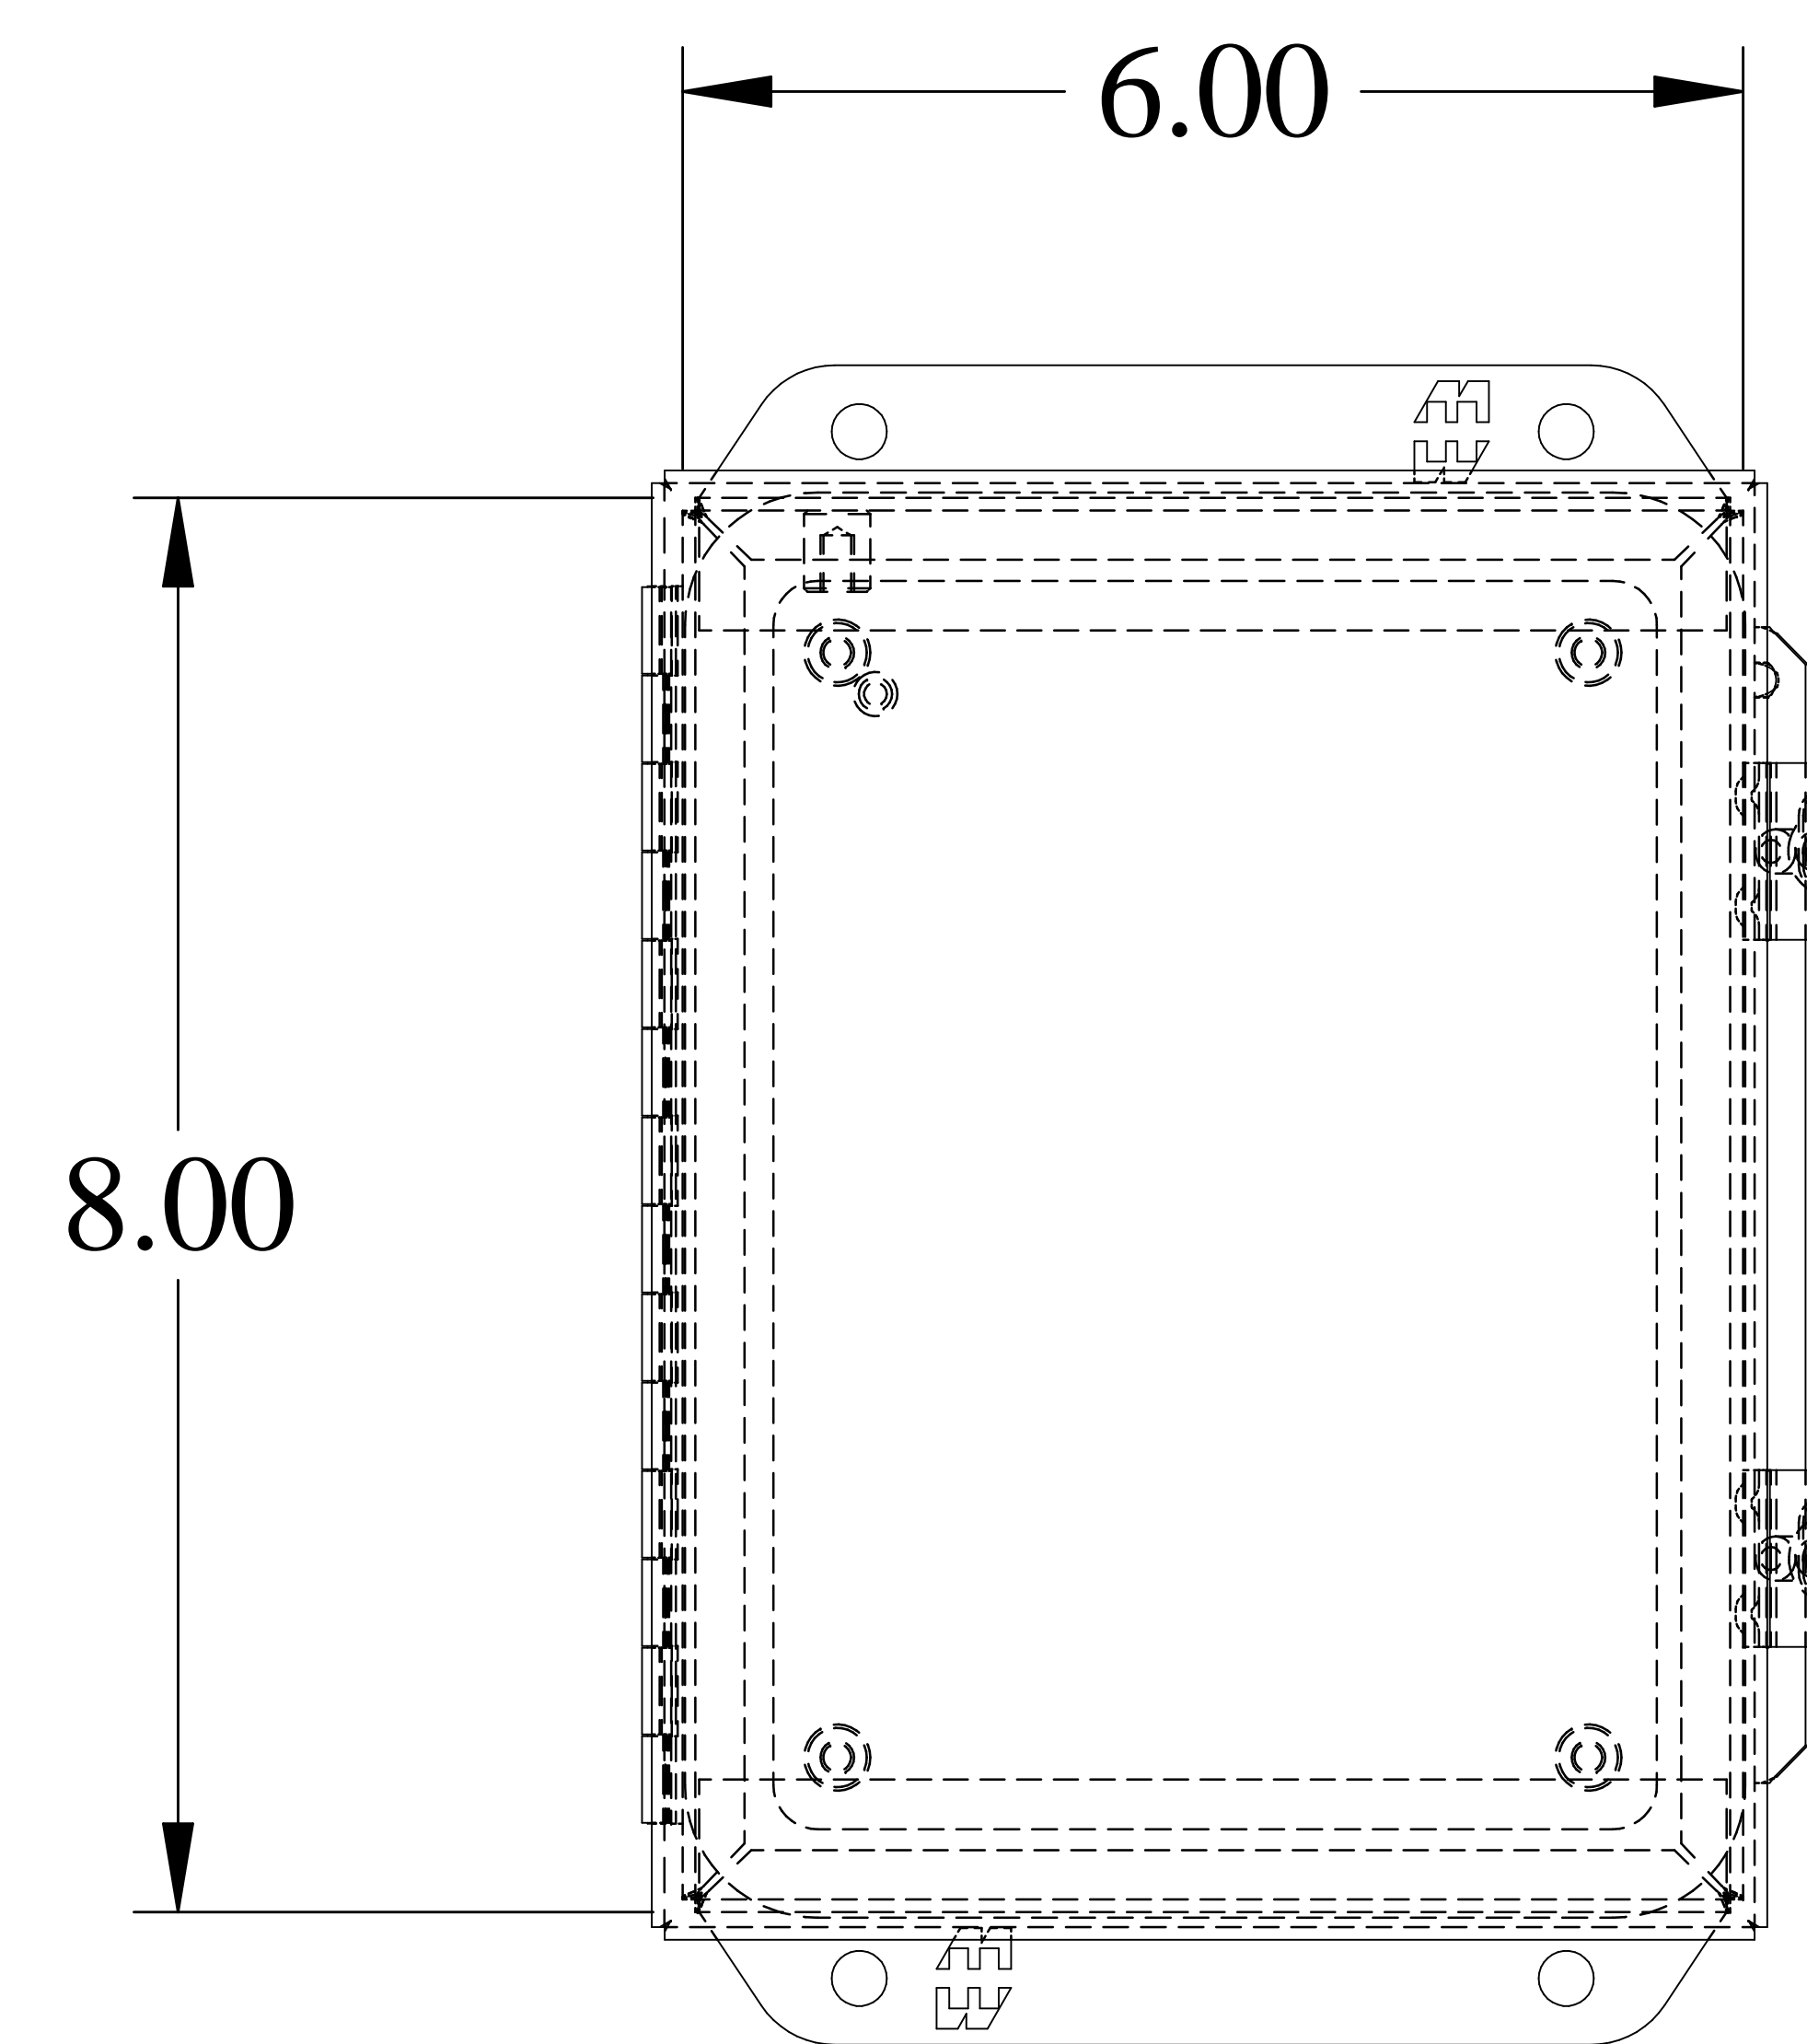

# PART No. HJ863HLP

for more information visit

[www.hammondmfg.com](http://www.hammondmfg.com)

Data subject to change without notice

Isometric drawing Not to Scale

ISOMETRIC VIEW

TOP VIEW

BACK VIEW

SIDE VIEW

FRONT VIEW

SIDE VIEW

BOTTOM VIEW