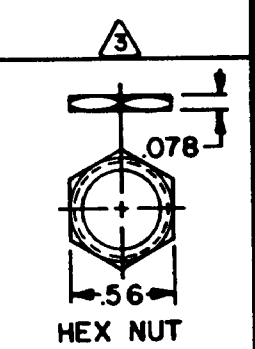

1. **NOTES**
1. SWITCHES ARE CAPABLE OF WITHSTANDING A TEMPERATURE OF 160°F CONTINUOUSLY AT FULL RATED LOAD
  2. CIRCUIT DESIGNATION AND MICRO SWITCH CATALOG LISTING MARKED ON SIDE OF SWITCH
  3. FURNISHED UNASSEMBLED
  4. FOR TERMINAL COVER SEE MICRO SWITCH CATALOG LISTING 5PA8
  5. APPLIES ONLY TO "ON" AND "MOMENTARY ON" POSITIONS
  6. SUFFIX MUST BE ADDED FOR DESIRED LEVER STYLE AND COLOR (EXAMPLE: 2TL119-3-A03)