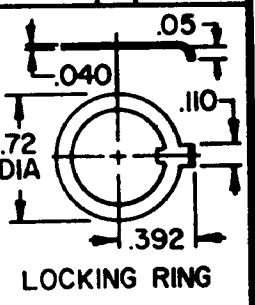

LEVER STYLE A

SCALE FULL
DO NOT SCALE PRINT
UNLESS OTHERWISE NOTED
DIMENSIONS ARE IN INCHES
TOLERANCES ARE:
ONE PLACE (.0)
TWO PLACE (.00)
THREE PLACE (.000)
ANGLES
WEIGHT .12 LB APPROX

15A-125, 250 OR 277 VAC
1/2HP-125VAC; 1HP-250, 277VAC
5A-125VAC "L" CODE L191
10A-125, 250, 277 VAC
1/4HP-125VAC; 1/2HP-250, 277VAC
3A-125VAC "L" CODE L192

CATALOG LISTING	CIRCUIT MADE WITH TOGGLE LEVER IN			MILITARY RATING (AMPS)								
	KEYWAY SIDE (1-2,4-5)	CENTER (1-2,4-5)	OPPOSITE KEYWAY (2-3,5-6)	RESISTIVE LOAD DC VOLTS			LAMP LOAD		INDUCTIVE LOAD			
				28	125	250	28 VDC	125 VAC	28 VDC	125 VAC		
2TL119-1	ON	OFF	ON	20	.75	.5	15	6	7	4	15	15
2TL119-2	OFF	NONE	ON									
2TL119-3	ON	NONE	ON									
2TL119-21	NONE	OFF	ON									
2TL119-31	NONE	ON	ON									
2TL119-4	MOM OFF	NONE	ON	18	.75	.5	11	6	5	2	10	8
2TL119-5	MOM ON	OFF	ON									
2TL119-6	MOM ON	NONE	OFF									
2TL119-7	MOM ON	OFF	MOM ON									
2TL119-8	MOM ON	NONE	ON									
2TL119-51	NONE	ON	MOM ON	(REFER TO L192 FOR UL RATING)								
2TL119-61	MOM ON	OFF	NONE									

LEVER COLOR CODE

COLOR IDENT	COLOR	COLOR IDENT	COLOR
01	WT-07 WHITE		
02	BK-09 BLACK		
03	BL-05 BLUE		
04	RD-08 RED		
05	GN-08 GREEN		
06	OR-06 ORANGE		
07	GY-95 GRAY		

- NOTES**
- SWITCHES ARE CAPABLE OF WITHSTANDING A TEMPERATURE OF 160°F CONTINUOUSLY AT FULL RATED LOAD
 - CIRCUIT DESIGNATION AND MICRO SWITCH CATALOG LISTING MARKED ON SIDE OF SWITCH
 - FURNISHED UNASSEMBLED
 - FOR TERMINAL COVER SEE MICRO SWITCH CATALOG LISTING 5PA8
 - APPLIES ONLY TO "ON" AND "MOMENTARY ON" POSITIONS
 - SUFFIX MUST BE ADDED FOR DESIRED LEVER STYLE AND COLOR (EXAMPLE: 2TL119-3-A03)