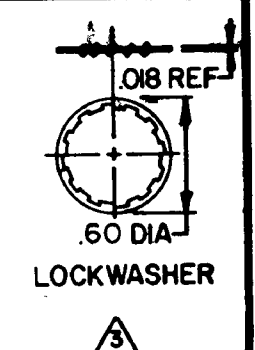

1. **NOTES**
1. SWITCHES ARE CAPABLE OF WITHSTANDING A TEMPERATURE OF 160°F CONTINUOUSLY AT FULL RATED LOAD
  2. CIRCUIT DESIGNATION AND MICRO SWITCH CATALOG LISTING MARKED ON SIDE OF SWITCH
  3. FURNISHED UNASSEMBLED
  4. FOR TERMINAL COVER SEE MICRO SWITCH CATALOG LISTING 5PA8
  5. APPLIES ONLY TO "ON" AND "MOMENTARY ON" POSITIONS
  6. SUFFIX MUST BE ADDED FOR DESIRED LEVER STYLE AND COLOR (EXAMPLE: 2TL119-3-A03)