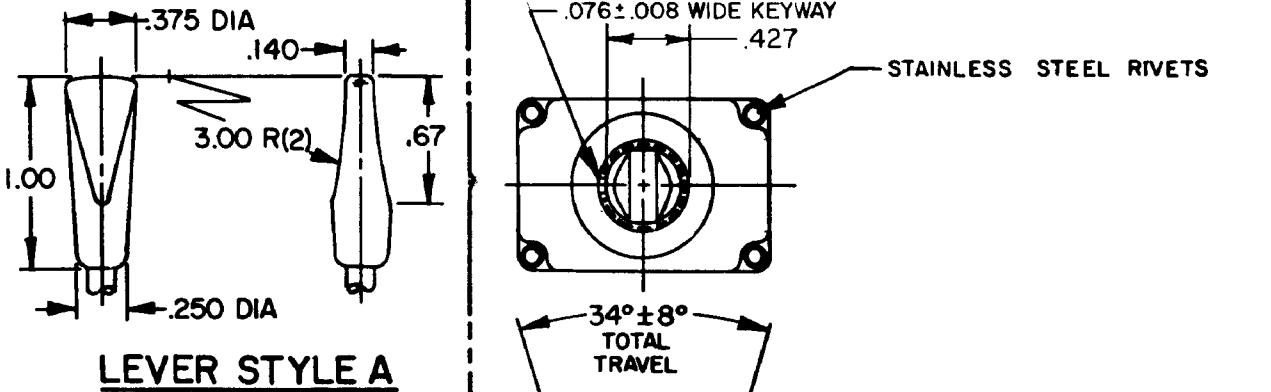

MICRO SWITCH
FREEPORT ILLINOIS, U.S.A.
A DIVISION OF HONEYWELL
FED. MFG. CODE 91929

SWITCH-TOGGLE

CATALOG LISTING
2TL119 SERIES
CHART 1

THIS DRAWING COVERS A PROPRIETARY ITEM AND IS THE PROPERTY OF MICRO SWITCH, A DIVISION OF HONEYWELL. THIS DRAWING IS NOT TO BE COPIED OR USED WITHOUT THE APPROVAL OF MICRO SWITCH.

LEVER STYLE A

SCALE FULL
DO NOT SCALE PRINT
UNLESS OTHERWISE NOTED
DIMENSIONS ARE IN INCHES
TOLERANCES ARE:
ONE PLACE (.0)
TWO PLACE (.00)
THREE PLACE (.000)
ANGLES
WEIGHT .12 LB APPROX

15A-125, 250 OR 277 VAC
1/2HP-125VAC; 1HP-250, 277VAC
5A-125VAC "L" CODE L191
10A-125, 250, 277 VAC
1/4HP-125VAC; 1/2HP-250, 277VAC
3A-125VAC "L" CODE L192

CATALOG LISTING	CIRCUIT MADE WITH TOGGLE LEVER IN			MILITARY RATING (AMPS)								
	KEYWAY SIDE (1-2,4-5)	CENTER (1-2,4-5)	OPPOSITE KEYWAY (2-3,5-6)	RESISTIVE LOAD DC VOLTS			LAMP LOAD		INDUCTIVE LOAD			
				28	125	250	28 VDC	125 VAC	28 VDC	125 VAC		
2TL119-1	ON	OFF	ON	20	.75	.5	15	6	7	4	15	15
2TL119-2	OFF	NONE	ON									
2TL119-3	ON	NONE	ON									
2TL119-21	NONE	OFF	ON									
2TL119-31	NONE	ON	ON									
2TL119-4	MOM OFF	NONE	ON	18	.75	.5	11	6	5	2	10	8
2TL119-5	MOM ON	OFF	ON									
2TL119-6	MOM ON	NONE	OFF									
2TL119-7	MOM ON	OFF	MOM ON									
2TL119-8	MOM ON	NONE	ON									
2TL119-51	NONE	ON	MOM ON	(REFER TO L192 FOR UL RATING)								
2TL119-61	MOM ON	OFF	NONE									

LEVER COLOR CODE

COLOR IDENT	COLOR	COLOR IDENT	COLOR
01	WT-07 WHITE		
02	BK-09 BLACK		
03	BL-05 BLUE		
04	RD-08 RED		
05	GN-08 GREEN		
06	OR-06 ORANGE		
07	GY-95 GRAY		

- NOTES**
- SWITCHES ARE CAPABLE OF WITHSTANDING A TEMPERATURE OF 160°F CONTINUOUSLY AT FULL RATED LOAD
 - CIRCUIT DESIGNATION AND MICRO SWITCH CATALOG LISTING MARKED ON SIDE OF SWITCH
 - FURNISHED UNASSEMBLED
 - FOR TERMINAL COVER SEE MICRO SWITCH CATALOG LISTING 5PA8
 - APPLIES ONLY TO "ON" AND "MOMENTARY ON" POSITIONS
 - SUFFIX MUST BE ADDED FOR DESIRED LEVER STYLE AND COLOR (EXAMPLE: 2TL119-3-A03)