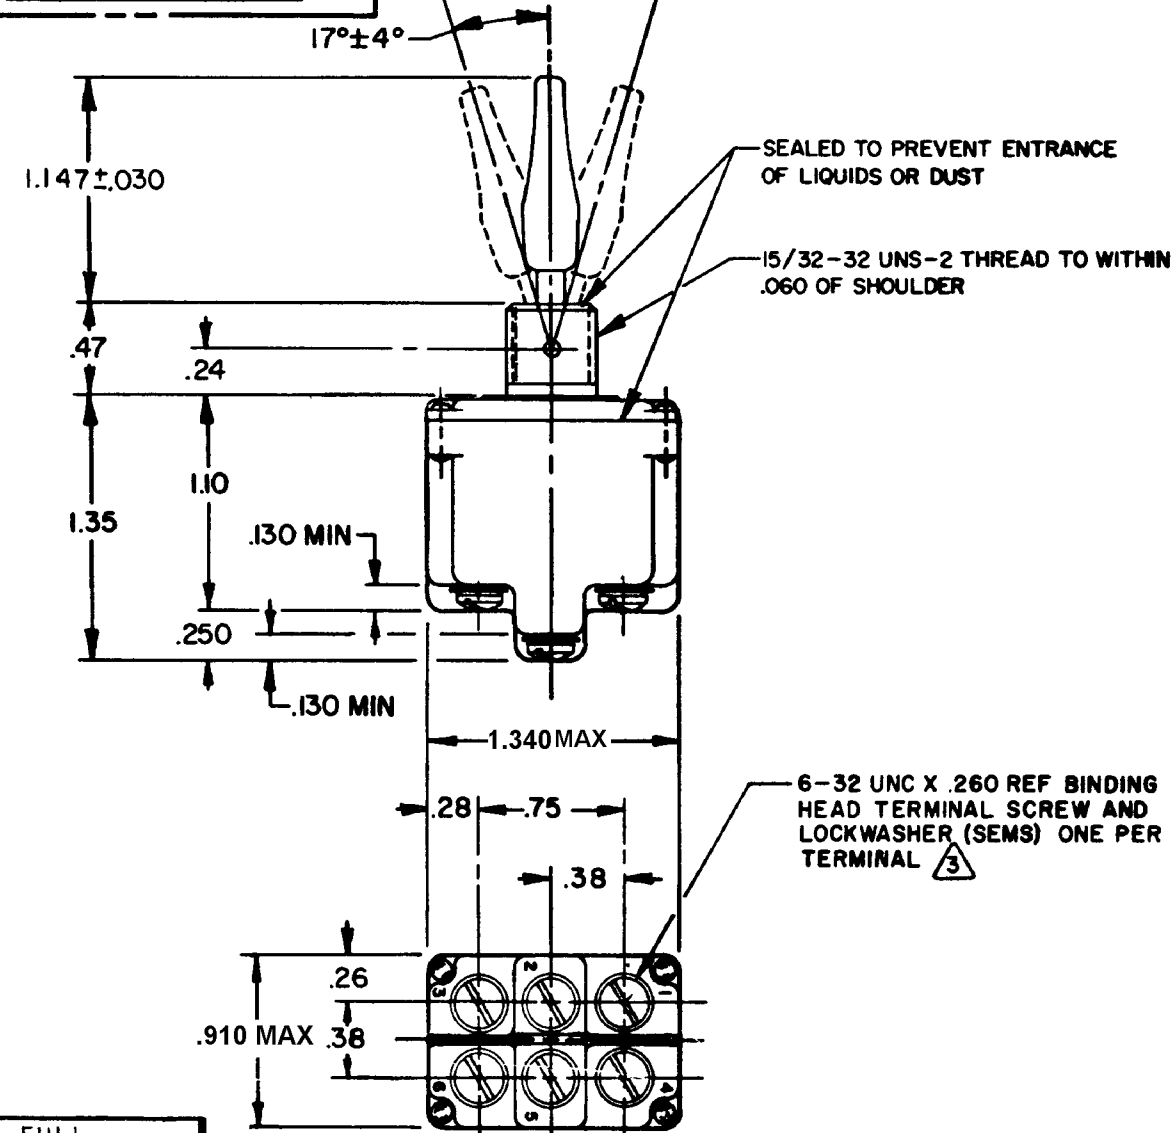

MICRO SWITCH
FREEPORT ILLINOIS, U.S.A.
A DIVISION OF HONEYWELL
FED. MFG. CODE 91929

SWITCH-TOGGLE

CATALOG LISTING
2TL119 SERIES
CHART 1

THIS DRAWING COVERS A PROPRIETARY ITEM AND IS THE PROPERTY OF MICRO SWITCH, A DIVISION OF HONEYWELL. THIS DRAWING IS NOT TO BE COPIED OR USED WITHOUT THE APPROVAL OF MICRO SWITCH.

LEVER STYLE A

SCALE FULL
DO NOT SCALE PRINT
UNLESS OTHERWISE NOTED
DIMENSIONS ARE IN INCHES
TOLERANCES ARE:
ONE PLACE (.0)
TWO PLACE (.00)
THREE PLACE (.000)
ANGLES
WEIGHT .12 LB APPROX

15A-125, 250 OR 277 VAC
1/2HP-125VAC; 1HP-250, 277VAC
5A-125VAC "L" CODE L191
10A-125, 250, 277 VAC
1/4HP-125VAC; 1/2HP-250, 277VAC
3A-125VAC "L" CODE L192

CATALOG LISTING	CIRCUIT MADE WITH TOGGLE LEVER IN			MILITARY RATING (AMPS)								
	KEYWAY SIDE (1-2,4-5)	CENTER (1-2,4-5)	OPPOSITE KEYWAY (2-3,5-6)	RESISTIVE LOAD DC VOLTS			LAMP LOAD		INDUCTIVE LOAD			
				28	125	250	28 VDC	125 VAC	28 VDC	125 VAC		
2TL119-1	ON	OFF	ON	20	.75	.5	15	6	7	4	15	15
2TL119-2	OFF	NONE	ON									
2TL119-3	ON	NONE	ON									
2TL119-21	NONE	OFF	ON									
2TL119-31	NONE	ON	ON									
2TL119-4	MOM OFF	NONE	ON	18	.75	.5	11	6	5	2	10	8
2TL119-5	MOM ON	OFF	ON									
2TL119-6	MOM ON	NONE	OFF									
2TL119-7	MOM ON	OFF	MOM ON									
2TL119-8	MOM ON	NONE	ON									
2TL119-51	NONE	ON	MOM ON	(REFER TO L192 FOR UL RATING)								
2TL119-61	MOM ON	OFF	NONE									

LEVER COLOR CODE

COLOR IDENT	COLOR	COLOR IDENT	COLOR
01	WT-07 WHITE		
02	BK-09 BLACK		
03	BL-05 BLUE		
04	RD-08 RED		
05	GN-08 GREEN		
06	OR-06 ORANGE		
07	GY-95 GRAY		

- NOTES**
- SWITCHES ARE CAPABLE OF WITHSTANDING A TEMPERATURE OF 160°F CONTINUOUSLY AT FULL RATED LOAD
 - CIRCUIT DESIGNATION AND MICRO SWITCH CATALOG LISTING MARKED ON SIDE OF SWITCH
 - FURNISHED UNASSEMBLED
 - FOR TERMINAL COVER SEE MICRO SWITCH CATALOG LISTING 5PA8
 - APPLIES ONLY TO "ON" AND "MOMENTARY ON" POSITIONS
 - SUFFIX MUST BE ADDED FOR DESIRED LEVER STYLE AND COLOR (EXAMPLE: 2TL119-3-A03)