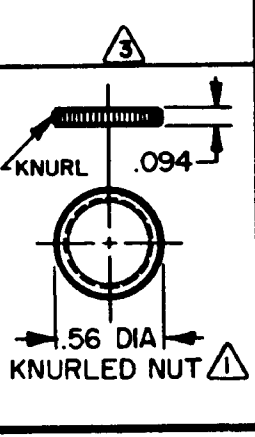

1. **NOTES**
1. SWITCHES ARE CAPABLE OF WITHSTANDING A TEMPERATURE OF 160°F CONTINUOUSLY AT FULL RATED LOAD
  2. CIRCUIT DESIGNATION AND MICRO SWITCH CATALOG LISTING MARKED ON SIDE OF SWITCH
  3. FURNISHED UNASSEMBLED
  4. FOR TERMINAL COVER SEE MICRO SWITCH CATALOG LISTING 5PA8
  5. APPLIES ONLY TO "ON" AND "MOMENTARY ON" POSITIONS
  6. SUFFIX MUST BE ADDED FOR DESIRED LEVER STYLE AND COLOR (EXAMPLE: 2TL119-3-A03)