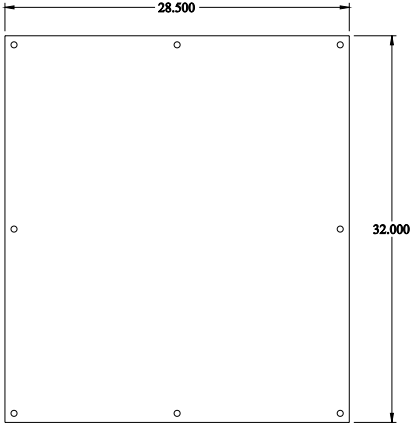

**PART No. N1A363012**  
 for more information visit  
[www.hamfmg.com](http://www.hamfmg.com)  
 Data subject to change without notice  
 Isometric drawing Not to Scale

TOP VIEW

ISOMETRIC VIEW

BACK VIEW

LEFT SIDE VIEW

FRONT VIEW

RIGHT SIDE VIEW

INNER PANEL

BOTTOM VIEW