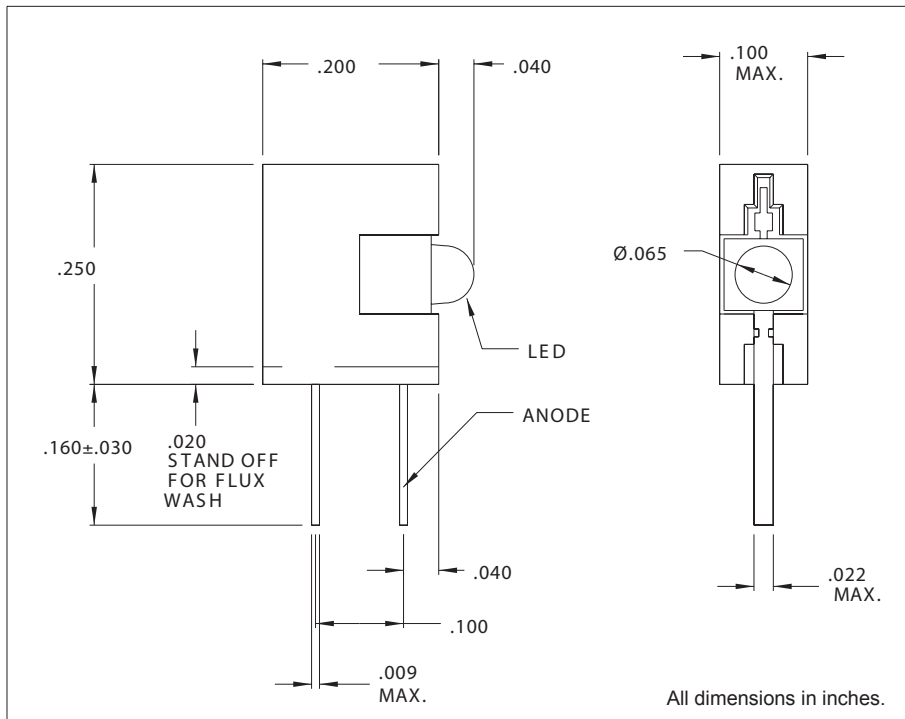

## 5350 Series T3/4 Right Angle LED Assembly

#### Features

- Perfect height and center spacing with 6 T-1 LEDs.
- Labor-saving single-block installation.
- Standoffs prevent flux entrapment.
- Press-in pins hold part through soldering.
- Compact, only 5.6mm high.

Housing: Black thermoplastic polyester, UL94V-O

Note: Alternate LEDs are also available in this package as a standard variation.