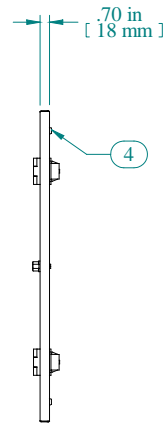

FRONT VIEW

R.S. VIEW

Item Number	Title	Quantity
1	RCSC - SOLID DOOR PANEL	1
2	WING KNOB DOOR LOCK	1
3	DOOR HINGE BODY	2
4	RUBBER STOPPERS	2

PART NUMBERS	
RCSC19021SDBK1	PAINTED BLACK TEXTURED

NOTES

BOTTOM VIEW

Data subject to change without notice. Isometric drawing not to scale.

**HAMMOND
MANUFACTURING™**

www.hammondmfg.com

PART NO. RCSC19021SD