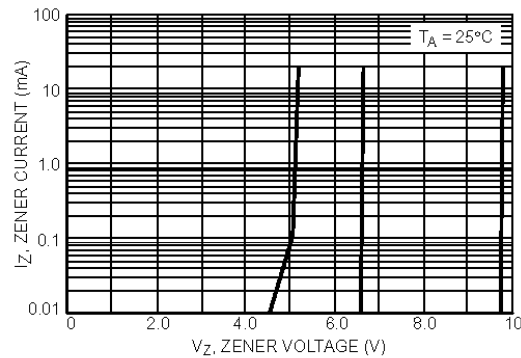

<sup>1)</sup> V<sub>Z</sub> is tested with pulses (20 ms).

Silicon Planar Zener Diodes

MM3Z2V2B~MM3Z39B

Effect of Zener Voltage on Zener Impedance

Typical Forward Voltage

Typical Leakage Current

Zener Voltage versus Zener Current (V<sub>Z</sub> Up to 9 V)