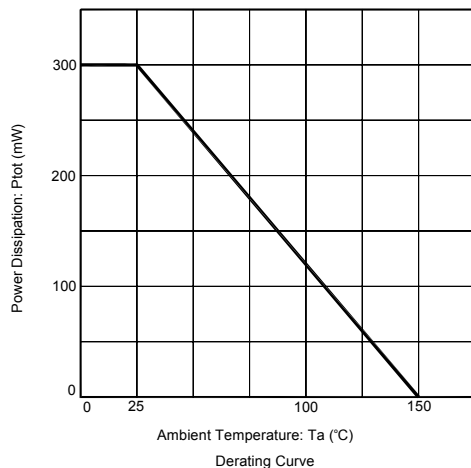

<sup>1)</sup> V<sub>Z</sub> is tested with pulses (20 ms).

Silicon Planar Zener Diodes

MM3Z2V2B~MM3Z39B

Effect of Zener Voltage on Zener Impedance

Typical Forward Voltage

Typical Leakage Current

Zener Voltage versus Zener Current (V<sub>Z</sub> Up to 9 V)