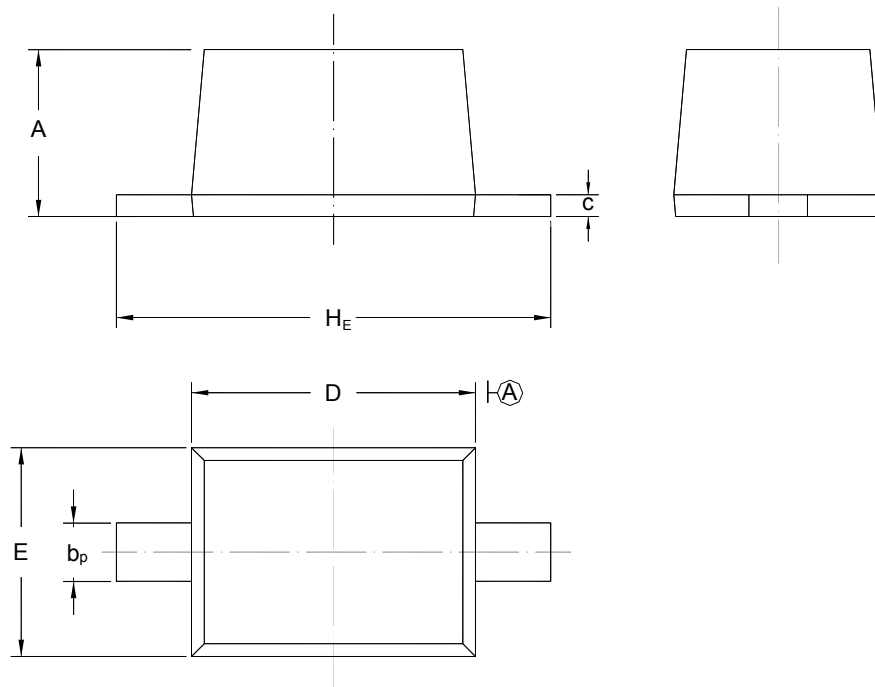

Derating Curve

Silicon Planar Zener Diodes

MM3Z2V2B~MM3Z39B

PACKAGE OUTLINE

Plastic surface mounted package; 2 leads

SOD-323

| UNIT | A            | $b_p$        | C            | D            | E            | $H_E$        |
|------|--------------|--------------|--------------|--------------|--------------|--------------|
| mm   | 1.10<br>0.80 | 0.40<br>0.25 | 0.15<br>0.10 | 1.80<br>1.60 | 1.35<br>1.15 | 2.80<br>2.30 |