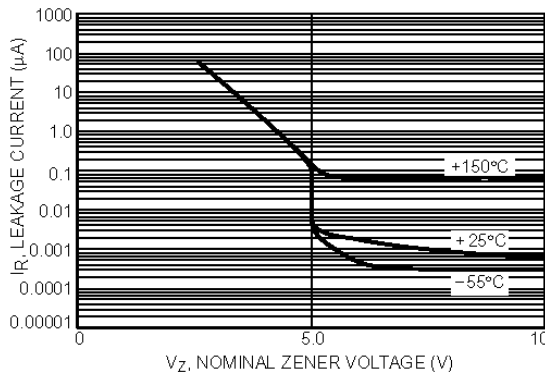

<sup>1)</sup> V<sub>Z</sub> is tested with pulses (20 ms).

Silicon Planar Zener Diodes

MM3Z2V2B~MM3Z39B

Effect of Zener Voltage on Zener Impedance

Typical Forward Voltage

Typical Leakage Current

Zener Voltage versus Zener Current (V<sub>Z</sub> Up to 9 V)