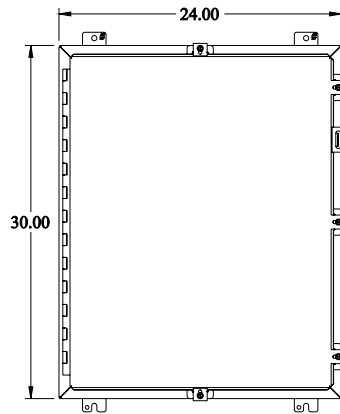

PART No. 1418N4ALK8

for more information visit
www.hammfg.com

Data subject to change without notice

Isometric drawing Not to Scale

ISOMETRIC VIEW

TOP VIEW

INNER PANEL

BACK VIEW

LEFT SIDE VIEW

FRONT VIEW

RIGHT SIDE VIEW

BOTTOM VIEW