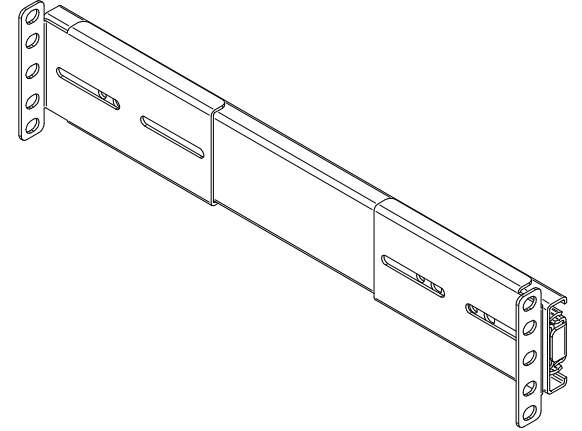

ASSEMBLED VIEW

NOTES

- Long life ball bearing slides
- Sold in Pairs
- Maximum Weight 130 lbs (Pair)
- Comes with assembly hardware. 2 slides, 4 brackets
- Some Assembly Required

Data subject to change without notice. Isometric drawing not to scale.