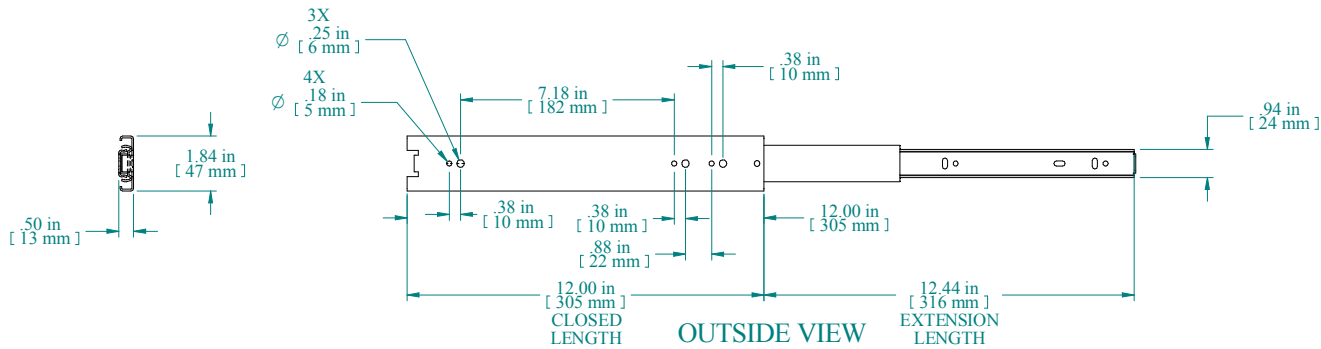

ASSEMBLED VIEW

NOTES

- Long life ball bearing slides
- Sold in Pairs
- Maximum Weight 130 lbs (Pair)
- Comes with assembly hardware. 2 slides, 4 brackets
- Some Assembly Required

Data subject to change without notice. Isometric drawing not to scale.