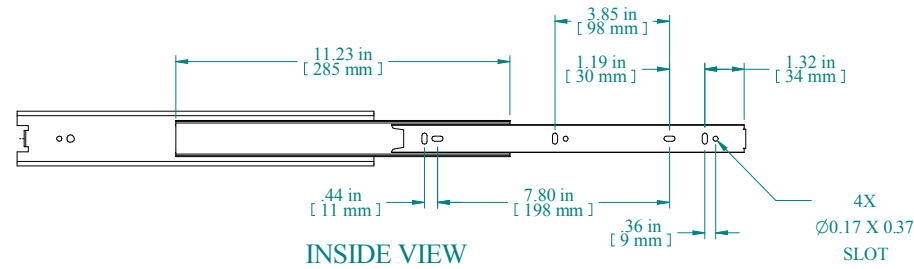

ASSEMBLED VIEW

NOTES

- Long life ball bearing slides
- Sold in Pairs
- Maximum Weight 130 lbs (Pair)
- Comes with assembly hardware. 2 slides, 4 brackets
- Some Assembly Required

Data subject to change without notice. Isometric drawing not to scale.