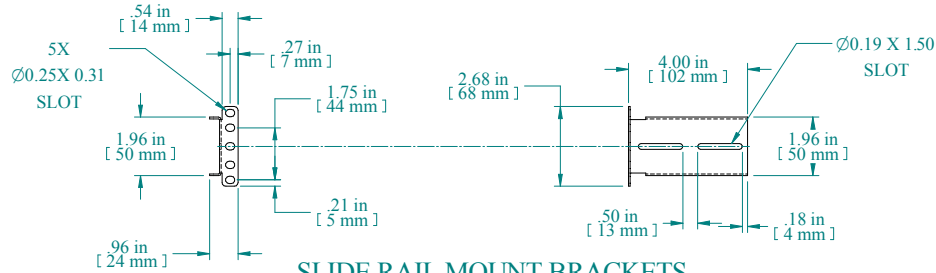

ASSEMBLED VIEW

NOTES

- Long life ball bearing slides
- Sold in Pairs
- Maximum Weight 130 lbs (Pair)
- Comes with assembly hardware. 2 slides, 4 brackets
- Some Assembly Required

Data subject to change without notice. Isometric drawing not to scale.