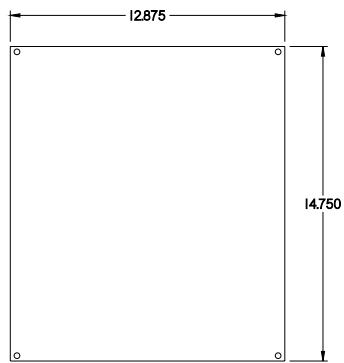

PART No. 1414PH06

for more information visit
www.hammfg.com

Data subject to change without notice

TOP VIEW

ISOMETRIC VIEW

BACK VIEW

LEFT SIDE VIEW

FRONT VIEW

RIGHT SIDE VIEW

INNER PANEL

BOTTOM VIEW