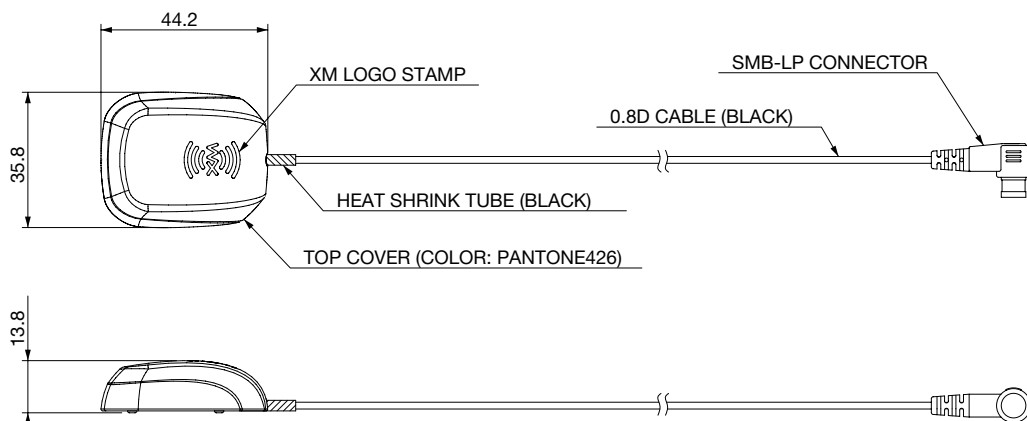

FEATURES

1. Receiving frequency: 2.3GHz
2. Single type: Satellite waves and land waves on one output.
3. Can be installed outside the car (waterproof structure, magnetic)
4. External dimensions: 36 (W) × 44 (D) × 13.8 (H) mm
5. Connector: SMB
6. Cable length: 23 feet

SPECIFICATIONS

Item	Specifications
Receiving frequency range	2.3GHz

*1 Pursuant to XM Satellite Radio standards.

DIMENSIONS

NOTE
1. ALL DIMENSION UNITS ARE IN MM.