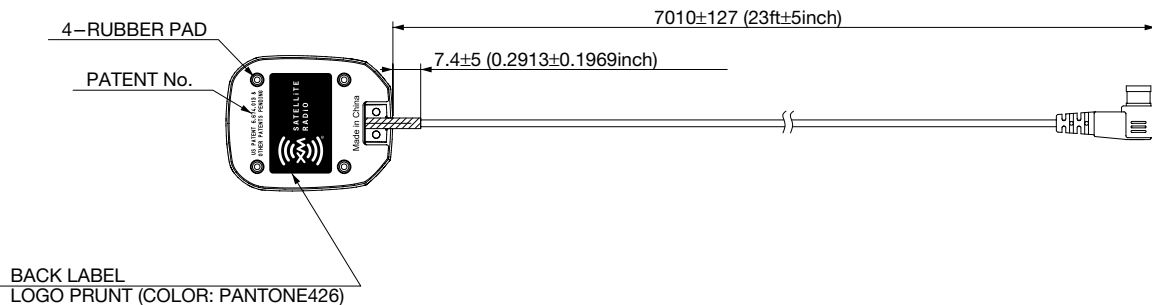

FEATURES

1. Receiving frequency: 2.3GHz
2. Single type: Satellite waves and land waves on one output.
3. Can be installed outside the car (waterproof structure, magnetic)
4. External dimensions: 36 (W) × 44 (D) × 13.8 (H) mm
5. Connector: SMB
6. Cable length: 23 feet

SPECIFICATIONS

Item	Specifications
Receiving frequency range	2.3GHz

*1 Pursuant to XM Satellite Radio standards.

DIMENSIONS

NOTE
1. ALL DIMENSION UNITS ARE IN MM.