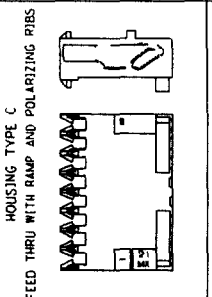

NOTES

1. COLORED STRIPE TO RUN LENGTH OF RIB AS SHOWN  
SEE CHART FOR COLOR OF STRIPE
2. THIS PRODUCT CONFORMS TO PRODUCT SPEC SWES-7720-0001
3. SEE APPLICATION SPEC SWES-7720-0002 FOR ADDITIONAL INFORMATION.
4. WIRE SPECIFICATIONS: SEE SWES-7720-0002 (INSUL. DIA .060 MAX) SLOT SIZE A FOR USE WITH:  
26 AWG SOLID, STRANDED TINNED  
28 AWG SOLID, STRANDED TINNED, AND STRANDED TOPCOAT  
SLOT SIZE H FOR USE WITH:  
24 AWG SOLID, STRANDED TINNED, AND STRANDED TOPCOAT  
26 AWG STRANDED TOPCOAT  
SLOT SIZE F FOR USE WITH:  
22 AWG STRANDED TINNED
5. THESE HOUSING ARE FOR USE WITH SINGLE 22 AWG WIRE TERMINATION ONLY

COLOR STRIP  
SEE NOTE 1  
TYP ALL HOUSING TYPES

CIRCUIT INDICATOR

MAX STRAP MAY REMAIN AFTER CUTOFF  
TYP BOTH ENDS  
(TERMINAL MUST NOT BE EXPOSED BY CUTOFF PROCESS.)

INSULATION DISPLACEMENT  
CUT OFF ASSEMBLY