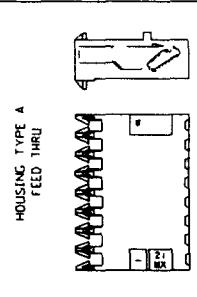

NOTES

1. COLORED STRIPE TO RUN LENGTH OF RIB AS SHOWN  
SEE CHART FOR COLOR OF STRIPE
2. THIS PRODUCT CONFORMS TO PRODUCT SPEC SWES-7720-0001
3. SEE APPLICATION SPEC SWES-7720-0002 FOR ADDITIONAL INFORMATION.
4. WIRE SPECIFICATIONS: SEE SWES-7720-0002 (INSUL. DIA .060 MAX) SLOT SIZE A FOR USE WITH:  
26 AWG SOLID, STRANDED TINNED  
28 AWG SOLID, STRANDED TINNED, AND STRANDED TOPCOAT  
SLOT SIZE H FOR USE WITH:  
24 AWG SOLID, STRANDED TINNED, AND STRANDED TOPCOAT  
26 AWG STRANDED TOPCOAT  
SLOT SIZE F FOR USE WITH:  
22 AWG STRANDED TINNED
5. THESE HOUSING ARE FOR USE WITH SINGLE 22 AWG WIRE TERMINATION ONLY

COLOR STRIP  
SEE NOTE 1  
TYP ALL HOUSING TYPES

CIRCUIT INDICATOR

MAX STRAP MAY REMAIN AFTER CUTOFF  
TYP BOTH ENDS  
(TERMINAL MUST NOT BE EXPOSED BY CUTOFF PROCESS.)

INSULATION DISPLACEMENT  
CUT OFF ASSEMBLY