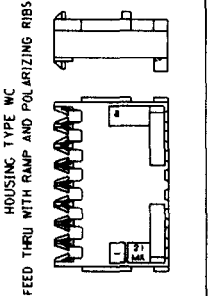

NOTES

1. COLORED STRIPE TO RUN LENGTH OF RIB AS SHOWN  
SEE CHART FOR COLOR OF STRIPE
2. THIS PRODUCT CONFORMS TO PRODUCT SPEC SWES-7720-0001
3. SEE APPLICATION SPEC SWES-7720-0002 FOR ADDITIONAL INFORMATION.
4. WIRE SPECIFICATIONS: SEE SWES-7720-0002 (INSUL. DIA .060 MAX) SLOT SIZE A FOR USE WITH:  
26 AWG SOLID, STRANDED TINNED  
28 AWG SOLID, STRANDED TINNED, AND STRANDED TOPCOAT  
SLOT SIZE H FOR USE WITH:  
24 AWG SOLID, STRANDED TINNED, AND STRANDED TOPCOAT  
26 AWG STRANDED TOPCOAT  
SLOT SIZE F FOR USE WITH:  
22 AWG STRANDED TINNED
5. THESE HOUSING ARE FOR USE WITH SINGLE 22 AWG WIRE TERMINATION ONLY

COLOR STRIP  
SEE NOTE 1  
TYP ALL HOUSING TYPES

CIRCUIT INDICATOR

MAX STRAP MAY REMAIN AFTER CUTOFF  
TYP BOTH ENDS  
(TERMINAL MUST NOT BE EXPOSED BY CUTOFF PROCESS.)

INSULATION DISPLACEMENT  
CUT OFF ASSEMBLY