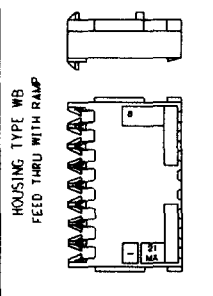

NOTES

1. COLORED STRIPE TO RUN LENGTH OF RIB AS SHOWN  
SEE CHART FOR COLOR OF STRIPE
2. THIS PRODUCT CONFORMS TO PRODUCT SPEC SWES-7720-0001
3. SEE APPLICATION SPEC SWES-7720-0002 FOR ADDITIONAL INFORMATION.
4. WIRE SPECIFICATIONS: SEE SWES-7720-0002 (INSUL. DIA .060 MAX) SLOT SIZE A FOR USE WITH:  
26 AWG SOLID, STRANDED TINNED  
28 AWG SOLID, STRANDED TINNED, AND STRANDED TOPCOAT  
SLOT SIZE H FOR USE WITH:  
24 AWG SOLID, STRANDED TINNED, AND STRANDED TOPCOAT  
26 AWG STRANDED TOPCOAT  
SLOT SIZE F FOR USE WITH:  
22 AWG STRANDED TINNED
5. THESE HOUSING ARE FOR USE WITH SINGLE 22 AWG WIRE TERMINATION ONLY

COLOR STRIP  
SEE NOTE 1  
TYP ALL HOUSING TYPES

CIRCUIT INDICATOR

MAX STRAP MAY REMAIN AFTER CUTOFF  
TYP BOTH ENDS  
(TERMINAL MUST NOT BE EXPOSED BY CUTOFF PROCESS.)

INSULATION DISPLACEMENT  
CUT OFF ASSEMBLY