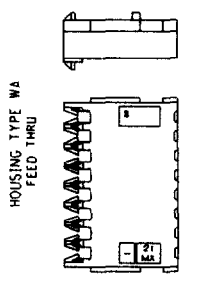

NOTES

1. COLORED STRIPE TO RUN LENGTH OF RIB AS SHOWN  
SEE CHART FOR COLOR OF STRIPE
2. THIS PRODUCT CONFORMS TO PRODUCT SPEC SWES-7720-0001
3. SEE APPLICATION SPEC SWES-7720-0002 FOR ADDITIONAL INFORMATION.
4. WIRE SPECIFICATIONS: SEE SWES-7720-0002 (INSUL. DIA .060 MAX) SLOT SIZE A FOR USE WITH:  
26 AWG SOLID, STRANDED TINNED  
28 AWG SOLID, STRANDED TINNED, AND STRANDED TOPCOAT  
SLOT SIZE H FOR USE WITH:  
24 AWG SOLID, STRANDED TINNED, AND STRANDED TOPCOAT  
26 AWG STRANDED TOPCOAT  
SLOT SIZE F FOR USE WITH:  
22 AWG STRANDED TINNED
5. THESE HOUSING ARE FOR USE WITH SINGLE 22 AWG WIRE TERMINATION ONLY

COLOR STRIP  
SEE NOTE 1  
TYP ALL HOUSING TYPES

CIRCUIT INDICATOR

MAX STRAP MAY REMAIN AFTER CUTOFF  
TYP BOTH ENDS  
(TERMINAL MUST NOT BE EXPOSED BY CUTOFF PROCESS.)

INSULATION DISPLACEMENT  
CUT OFF ASSEMBLY