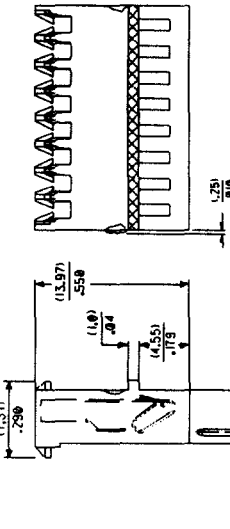

NOTES

1. COLORED STRIPE TO RUN LENGTH OF RIB AS SHOWN  
SEE CHART FOR COLOR OF STRIPE
2. THIS PRODUCT CONFORMS TO PRODUCT SPEC SWES-7720-0001
3. SEE APPLICATION SPEC SWES-7720-0002 FOR ADDITIONAL INFORMATION.
4. WIRE SPECIFICATIONS: SEE SWES-7720-0002 (INSUL. DIA .060 MAX) SLOT SIZE A FOR USE WITH:  
26 AWG SOLID, STRANDED TINNED  
28 AWG SOLID, STRANDED TINNED, AND STRANDED TOPCOAT  
SLOT SIZE H FOR USE WITH:  
24 AWG SOLID, STRANDED TINNED, AND STRANDED TOPCOAT  
26 AWG STRANDED TOPCOAT  
SLOT SIZE F FOR USE WITH:  
22 AWG STRANDED TINNED
5. THESE HOUSING ARE FOR USE WITH SINGLE 22 AWG WIRE TERMINATION ONLY

COLOR STRIP  
SEE NOTE 1  
TYP ALL HOUSING TYPES

CIRCUIT INDICATOR

MAX STRAP MAY REMAIN AFTER CUTOFF  
TYP BOTH ENDS  
(TERMINAL MUST NOT BE EXPOSED BY CUTOFF PROCESS.)

INSULATION DISPLACEMENT  
CUT OFF ASSEMBLY