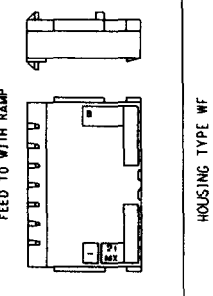

NOTES

1. COLORED STRIPE TO RUN LENGTH OF RIB AS SHOWN  
SEE CHART FOR COLOR OF STRIPE
2. THIS PRODUCT CONFORMS TO PRODUCT SPEC SWES-7720-0001
3. SEE APPLICATION SPEC SWES-7720-0002 FOR ADDITIONAL INFORMATION.
4. WIRE SPECIFICATIONS: SEE SWES-7720-0002 (INSUL. DIA .060 MAX) SLOT SIZE A FOR USE WITH:  
26 AWG SOLID, STRANDED TINNED  
28 AWG SOLID, STRANDED TINNED, AND STRANDED TOPCOAT  
SLOT SIZE H FOR USE WITH:  
24 AWG SOLID, STRANDED TINNED, AND STRANDED TOPCOAT  
26 AWG STRANDED TOPCOAT  
SLOT SIZE F FOR USE WITH:  
22 AWG STRANDED TINNED
5. THESE HOUSING ARE FOR USE WITH SINGLE 22 AWG WIRE TERMINATION ONLY

COLOR STRIP  
SEE NOTE 1  
TYP ALL HOUSING TYPES

CIRCUIT INDICATOR

MAX STRAP MAY REMAIN AFTER CUTOFF  
TYP BOTH ENDS  
(TERMINAL MUST NOT BE EXPOSED BY CUTOFF PROCESS.)

INSULATION DISPLACEMENT  
CUT OFF ASSEMBLY