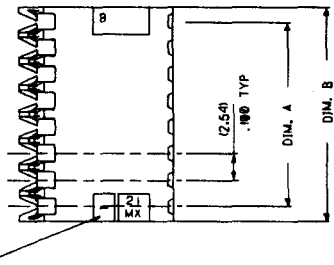

NOTES

1. COLORED STRIPE TO RUN LENGTH OF RIB AS SHOWN  
SEE CHART FOR COLOR OF STRIPE
2. THIS PRODUCT CONFORMS TO PRODUCT SPEC SWES-7720-0001
3. SEE APPLICATION SPEC SWES-7720-0002 FOR ADDITIONAL INFORMATION.
4. WIRE SPECIFICATIONS: SEE SWES-7720-0002 (INSUL. DIA .060 MAX) SLOT SIZE A FOR USE WITH:  
26 AWG SOLID, STRANDED TINNED  
28 AWG SOLID, STRANDED TINNED, AND STRANDED TOPCOAT  
SLOT SIZE H FOR USE WITH:  
24 AWG SOLID, STRANDED TINNED, AND STRANDED TOPCOAT  
26 AWG STRANDED TOPCOAT  
SLOT SIZE F FOR USE WITH:  
22 AWG STRANDED TINNED
5. THESE HOUSING ARE FOR USE WITH SINGLE 22 AWG WIRE TERMINATION ONLY

COLOR STRIP  
SEE NOTE 1  
TYP ALL HOUSING TYPES

CIRCUIT INDICATOR

MAX STRAP MAY REMAIN AFTER CUTOFF  
TYP BOTH ENDS  
(TERMINAL MUST NOT BE EXPOSED BY CUTOFF PROCESS.)

INSULATION DISPLACEMENT  
CUT OFF ASSEMBLY