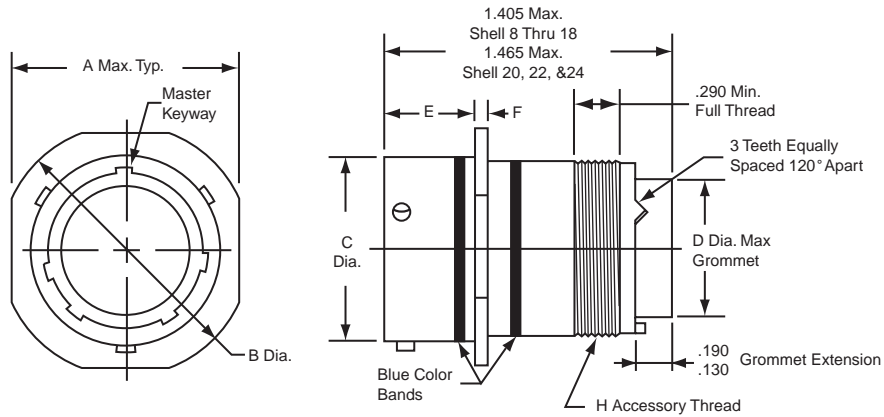

Miniature Cylindrical MIL-C-26482, Series 2 MS3471 cable connecting receptacle

Receptacle Shell, Cable Connecting, Bayonet Coupling

Military No. MS3471
Amphenol/Matrix No. MB13

To complete order number see how to order, page 14.

Shell Size	A Max.	B Dia. ±.020	C Dia. ±.003	D Dia. Max.	E	F ±.016	H Thread Class 2A
8	.828	.938	.471	.305	.462/.431	.062	.5000-20 UNF
10	.954	1.062	.588	.405	.462/.431	.062	.6250-24 UNEF
12	1.047	1.156	.748	.531	.462/.431	.062	.7500-20 UNEF
14	1.141	1.250	.873	.665	.462/.431	.062	.8750-20 UNEF
16	1.234	1.344	.998	.790	.462/.431	.062	1.0000-20 UNEF
18	1.328	1.438	1.123	.869	.462/.431	.062	1.0625-18 UNEF
20	1.453	1.562	1.248	.994	.587/.556	.094	1.1875-18 UNEF
22	1.578	1.688	1.373	1.119	.587/.556	.094	1.3125-18 UNEF
24	1.703	1.812	1.498	1.244	.620/.589	.094	1.4375-18 UNEF