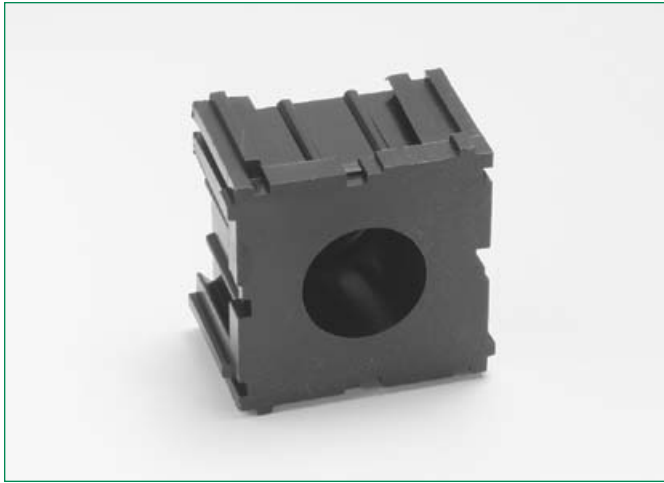

Assembly Accessories - BLOK LOKS™

RoHS

Dimensions in mm / Maße in mm

Part Number / Artikel-Nr.	Remarks / Bemerkungen
03540523Z (250 pcs.)	-

Mounting Accessories - Mounting Standoffs

RoHS

Dimensions in mm / Maße in mm

Part Number / Artikel-Nr.	Remarks / Bemerkungen
03540515Z (10 pcs.)	0.75 Inch / 19mm
03540516Z (10 pcs.)	1 Inch / 25.4mm
03540517Z (10 pcs.)	1.25 Inch / 31.7mm

Assembly/Mounting Accessories

Mounting Accessories - Mounting Module

RoHS

Dimensions in mm / Maße in mm

Part Number / Artikel-Nr.	Remarks / Bemerkungen
03540514Z (40 pcs.)	-

Mounting Leg

RoHS

Dimensions in mm / Maße in mm

Part Number / Artikel-Nr.	Remarks / Bemerkungen
03540541Z (50 pcs.)	2.50 Inch / 63.5mm
03540518Z (50 pcs.)	3 Inch / 76.2mm

Assembly/Mounting Accessories

Mounting Accessories - Flush Mounting Leg

RoHS

Dimensions in mm / Maße in mm

Part Number / Artikel-Nr.	Remarks / Bemerkungen
03540519Z (50 pcs.)	—

Side Mounting Bracket

RoHS

Dimensions in mm / Maße in mm