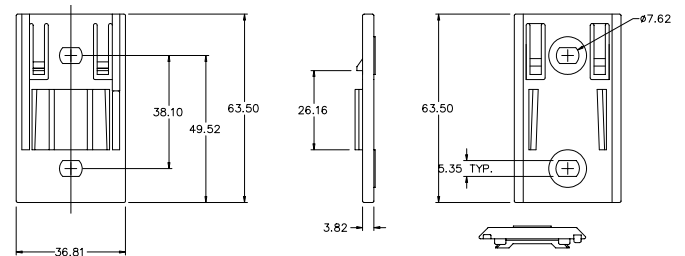

Part Number / Artikel-Nr.	Remarks / Bemerkungen
03540515Z (10 pcs.)	0.75 Inch / 19mm
03540516Z (10 pcs.)	1 Inch / 25.4mm
03540517Z (10 pcs.)	1.25 Inch / 31.7mm

Assembly/Mounting Accessories

Mounting Accessories - Mounting Module

RoHS

Dimensions in mm / Maße in mm

Part Number / Artikel-Nr.	Remarks / Bemerkungen
03540514Z (40 pcs.)	-

Mounting Leg

RoHS

Dimensions in mm / Maße in mm

Part Number / Artikel-Nr.	Remarks / Bemerkungen
03540541Z (50 pcs.)	2.50 Inch / 63.5mm
03540518Z (50 pcs.)	3 Inch / 76.2mm

Assembly/Mounting Accessories

Mounting Accessories - Flush Mounting Leg

RoHS

Dimensions in mm / Maße in mm

Part Number / Artikel-Nr.	Remarks / Bemerkungen
03540519Z (50 pcs.)	—

Side Mounting Bracket

RoHS

Dimensions in mm / Maße in mm