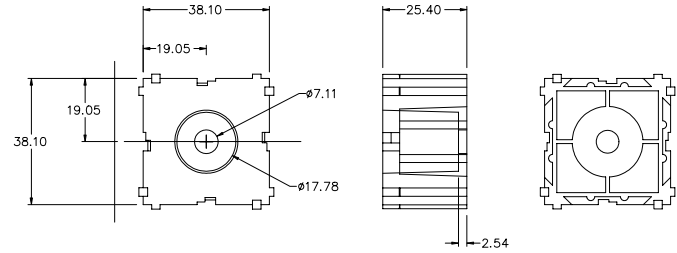

Assembly Accessories - BLOK LOKS™

RoHS

Dimensions in mm / Maße in mm

Part Number / Artikel-Nr.	Remarks / Bemerkungen
03540523Z (250 pcs.)	-

Mounting Accessories - Mounting Standoffs

RoHS

Dimensions in mm / Maße in mm

Part Number / Artikel-Nr.	Remarks / Bemerkungen
03540515Z (10 pcs.)	0.75 Inch / 19mm
03540516Z (10 pcs.)	1 Inch / 25.4mm
03540517Z (10 pcs.)	1.25 Inch / 31.7mm

Assembly/Mounting Accessories

Mounting Accessories - Mounting Module

RoHS

Dimensions in mm / Maße in mm

Part Number / Artikel-Nr.	Remarks / Bemerkungen
03540514Z (40 pcs.)	-

Mounting Leg

RoHS

Dimensions in mm / Maße in mm

Part Number / Artikel-Nr.	Remarks / Bemerkungen
03540541Z (50 pcs.)	2.50 Inch / 63.5mm
03540518Z (50 pcs.)	3 Inch / 76.2mm

Assembly/Mounting Accessories

Mounting Accessories - Flush Mounting Leg

RoHS

Dimensions in mm / Maße in mm

Part Number / Artikel-Nr.	Remarks / Bemerkungen
03540519Z (50 pcs.)	—

Side Mounting Bracket

RoHS

Dimensions in mm / Maße in mm