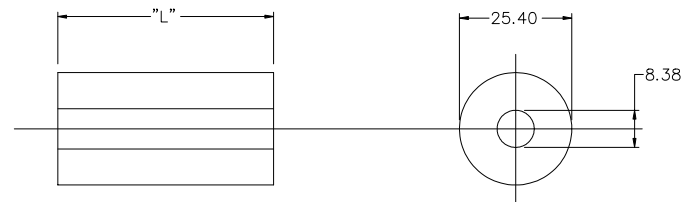

Assembly Accessories - BLOK LOKS™

RoHS

Dimensions in mm / Maße in mm

Part Number / Artikel-Nr.	Remarks / Bemerkungen
03540523Z (250 pcs.)	-

Mounting Accessories - Mounting Standoffs

RoHS

Dimensions in mm / Maße in mm

Part Number / Artikel-Nr.	Remarks / Bemerkungen
03540515Z (10 pcs.)	0.75 Inch / 19mm
03540516Z (10 pcs.)	1 Inch / 25.4mm
03540517Z (10 pcs.)	1.25 Inch / 31.7mm

Assembly/Mounting Accessories

Mounting Accessories - Mounting Module

RoHS

Dimensions in mm / Maße in mm

Part Number / Artikel-Nr.	Remarks / Bemerkungen
03540514Z (40 pcs.)	-

Mounting Leg

RoHS

Dimensions in mm / Maße in mm

Part Number / Artikel-Nr.	Remarks / Bemerkungen
03540541Z (50 pcs.)	2.50 Inch / 63.5mm
03540518Z (50 pcs.)	3 Inch / 76.2mm

Assembly/Mounting Accessories

Mounting Accessories - Flush Mounting Leg

RoHS

Dimensions in mm / Maße in mm

Part Number / Artikel-Nr.	Remarks / Bemerkungen
03540519Z (50 pcs.)	—

Side Mounting Bracket

RoHS

Dimensions in mm / Maße in mm