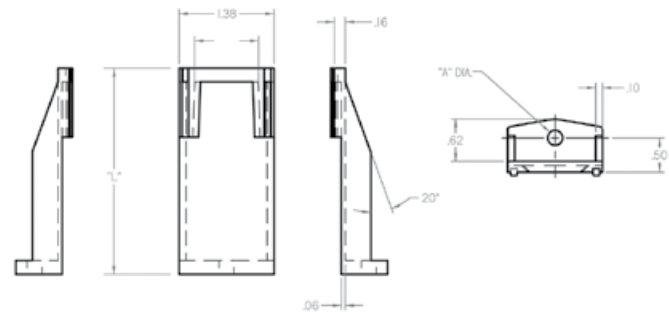

Assembly Accessories - BLOK LOKS™

RoHS

Dimensions in mm / Maße in mm

Part Number / Artikel-Nr.	Remarks / Bemerkungen
03540523Z (250 pcs.)	-

Mounting Accessories - Mounting Standoffs

RoHS

Dimensions in mm / Maße in mm

Part Number / Artikel-Nr.	Remarks / Bemerkungen
03540515Z (10 pcs.)	0.75 Inch / 19mm
03540516Z (10 pcs.)	1 Inch / 25.4mm
03540517Z (10 pcs.)	1.25 Inch / 31.7mm

Assembly/Mounting Accessories

Mounting Accessories - Mounting Module

RoHS

Dimensions in mm / Maße in mm

Part Number / Artikel-Nr.	Remarks / Bemerkungen
03540514Z (40 pcs.)	-

Mounting Leg

RoHS

Dimensions in mm / Maße in mm

Part Number / Artikel-Nr.	Remarks / Bemerkungen
03540541Z (50 pcs.)	2.50 Inch / 63.5mm
03540518Z (50 pcs.)	3 Inch / 76.2mm

Assembly/Mounting Accessories

Mounting Accessories - Flush Mounting Leg

RoHS

Dimensions in mm / Maße in mm

Part Number / Artikel-Nr.	Remarks / Bemerkungen
03540519Z (50 pcs.)	—

Side Mounting Bracket

RoHS

Dimensions in mm / Maße in mm