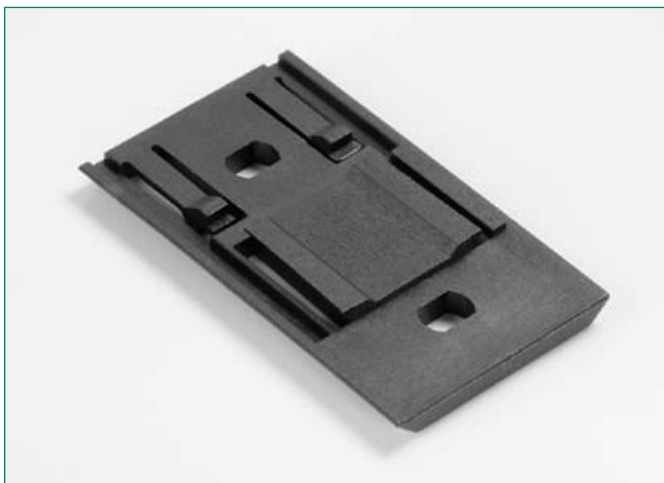

RoHS

Dimensions in mm / Maße in mm

Part Number / Artikel-Nr.	Remarks / Bemerkungen
03540514Z (40 pcs.)	-

Mounting Leg

RoHS

Dimensions in mm / Maße in mm

Part Number / Artikel-Nr.	Remarks / Bemerkungen
03540541Z (50 pcs.)	2.50 Inch / 63.5mm
03540518Z (50 pcs.)	3 Inch / 76.2mm

Assembly/Mounting Accessories

Mounting Accessories - Flush Mounting Leg

RoHS

Dimensions in mm / Maße in mm

Part Number / Artikel-Nr.	Remarks / Bemerkungen
03540519Z (50 pcs.)	—

Side Mounting Bracket

RoHS

Dimensions in mm / Maße in mm