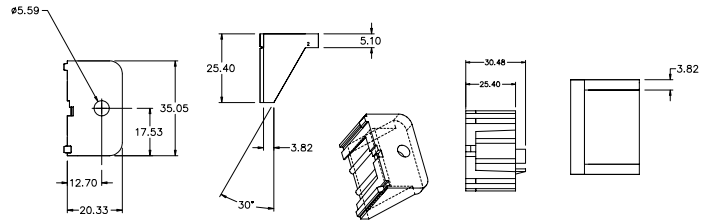

Part Number / Artikel-Nr.	Remarks / Bemerkungen
03540515Z (10 pcs.)	0.75 Inch / 19mm
03540516Z (10 pcs.)	1 Inch / 25.4mm
03540517Z (10 pcs.)	1.25 Inch / 31.7mm

Assembly/Mounting Accessories

Mounting Accessories - Mounting Module

RoHS

Dimensions in mm / Maße in mm

Part Number / Artikel-Nr.	Remarks / Bemerkungen
03540514Z (40 pcs.)	-

Mounting Leg

RoHS

Dimensions in mm / Maße in mm

Part Number / Artikel-Nr.	Remarks / Bemerkungen
03540541Z (50 pcs.)	2.50 Inch / 63.5mm
03540518Z (50 pcs.)	3 Inch / 76.2mm

Assembly/Mounting Accessories

Mounting Accessories - Flush Mounting Leg

RoHS

Dimensions in mm / Maße in mm

Part Number / Artikel-Nr.	Remarks / Bemerkungen
03540519Z (50 pcs.)	—

Side Mounting Bracket

RoHS

Dimensions in mm / Maße in mm