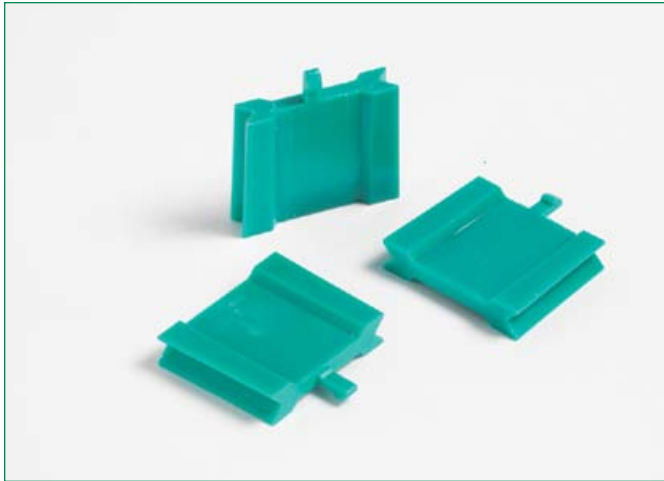

Assembly Accessories - BLOK LOKS™

RoHS

Dimensions in mm / Maße in mm

Part Number / Artikel-Nr.	Remarks / Bemerkungen
03540523Z (250 pcs.)	-

Mounting Accessories - Mounting Standoffs

RoHS

Dimensions in mm / Maße in mm

Part Number / Artikel-Nr.	Remarks / Bemerkungen
03540515Z (10 pcs.)	0.75 Inch / 19mm
03540516Z (10 pcs.)	1 Inch / 25.4mm
03540517Z (10 pcs.)	1.25 Inch / 31.7mm

Assembly/Mounting Accessories

Mounting Accessories - Mounting Module

RoHS

Dimensions in mm / Maße in mm

Part Number / Artikel-Nr.	Remarks / Bemerkungen
03540514Z (40 pcs.)	-

Mounting Leg

RoHS

Dimensions in mm / Maße in mm

Part Number / Artikel-Nr.	Remarks / Bemerkungen
03540541Z (50 pcs.)	2.50 Inch / 63.5mm
03540518Z (50 pcs.)	3 Inch / 76.2mm