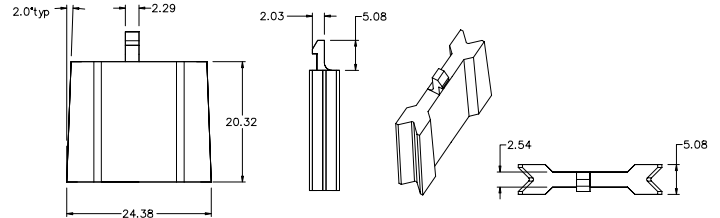

Assembly Accessories - BLOK LOKS™

RoHS

Dimensions in mm / Maße in mm

Part Number / Artikel-Nr.	Remarks / Bemerkungen
03540523Z (250 pcs.)	-

Mounting Accessories - Mounting Standoffs

RoHS

Dimensions in mm / Maße in mm

Part Number / Artikel-Nr.	Remarks / Bemerkungen
03540515Z (10 pcs.)	0.75 Inch / 19mm
03540516Z (10 pcs.)	1 Inch / 25.4mm
03540517Z (10 pcs.)	1.25 Inch / 31.7mm

Assembly/Mounting Accessories

Mounting Accessories - Mounting Module

RoHS

Dimensions in mm / Maße in mm

Part Number / Artikel-Nr.	Remarks / Bemerkungen
03540514Z (40 pcs.)	-

Mounting Leg

RoHS

Dimensions in mm / Maße in mm

Part Number / Artikel-Nr.	Remarks / Bemerkungen
03540541Z (50 pcs.)	2.50 Inch / 63.5mm
03540518Z (50 pcs.)	3 Inch / 76.2mm

Assembly/Mounting Accessories

Mounting Accessories - Flush Mounting Leg

RoHS

Dimensions in mm / Maße in mm

Part Number / Artikel-Nr.	Remarks / Bemerkungen
03540519Z (50 pcs.)	—

Side Mounting Bracket

RoHS

Dimensions in mm / Maße in mm