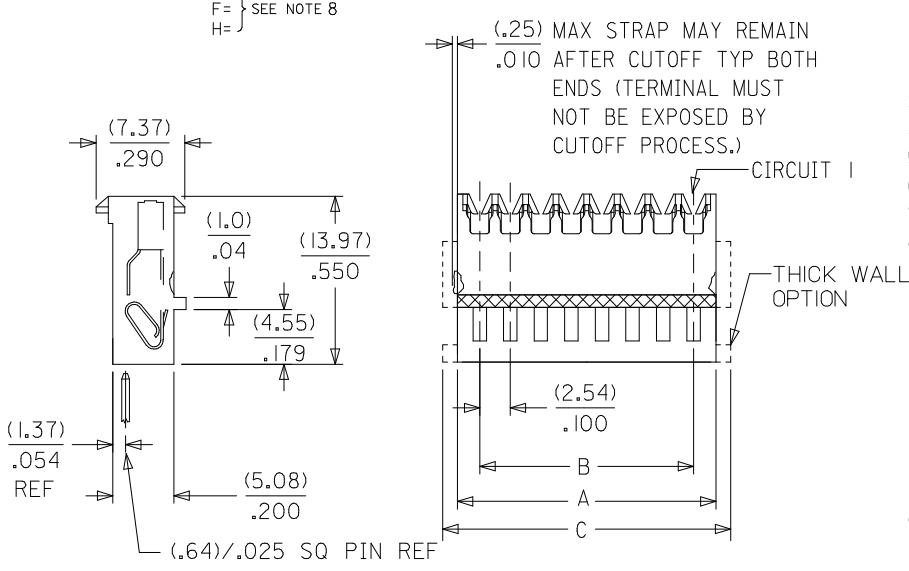

1. MATERIAL: UNFILLED NYLON, UL94V-2, MOLDED MATERIAL (CLEAR)
2. FINISH:
   - (102) OVERALL TIN: (0.00508)/.000200 MIN OVER (0.00254)/.000100 MIN COPPER.
   - (208) SELECT GOLD: (0.00038)/.000015 MIN, * SELECT TIN: (0.00254)/.000100 MIN, OVERALL NICKEL UNDERPLATE: (0.00127)/.000050 MIN.
   - (228) SELECT GOLD: (0.00076)/.000030 MIN, * SELECT TIN: (0.00254)/.000100 MIN, OVERALL NICKEL UNDERPLATE: (0.00127)/.000050 MIN.
   - (501) OVERALL GOLD: (0.00051)/.000020 MIN OVER (0.00076)/.000030 MIN NICKEL
   - (502) OVERALL GOLD: (0.00051)/.000020 MIN OVER (0.00127)/.000050 MIN NICKEL.
   - (503) OVERALL GOLD: (0.00076)/.000030 MIN OVER (0.00127)/.000050 MIN NICKEL.
   - (P909) OVERALL TIN: (0.00254)/.000100 MIN. *THE PRIMARY SHIPPING CARTON WILL BE LABELED COMPLIANT TO RoHS DIRECTIVE 2002/95/EC AND ELV ANNEX II OF DIRECTIVE 2000/53/EC*. CARTONS WITHOUT THIS LABEL MAY CONTAIN PRODUCT WITH TIN/LEAD PLATINGS.
3. PRODUCT SPECIFICATION: PS-7720-001
4. PACKAGING: BULK PK-7720-001 SEE CHART
5. THESE HOUSINGS ARE FOR USE WITH SINGLE 22 AWG WIRE TERMINATION ONLY
6. COLOR STRIPE TO RUN LENGTH OF RIB AS SHOWN (SEE CHART FOR COLOR)
7. SEE APPLICATION SPEC SMES-7720-0002 FOR ADDITIONAL INFORMATION.
8. WIRE SPECIFICATIONS: SEE SMES-7720-0002 (INSUL. DIA (1.52)/.060 MAX)
   - SLOT SIZE A FOR USE WITH: 26 AWG SOLID, STRANDED TINNED
   - SLOT SIZE H FOR USE WITH: 28 AWG SOLID, STRANDED TINNED, AND STRANDED TOPCOAT
   - SLOT SIZE F FOR USE WITH: 24 AWG SOLID, STRANDED TINNED, AND STRANDED TOPCOAT
   - SLOT SIZE G FOR USE WITH: 26 AWG STRANDED TOPCOAT
   - SLOT SIZE E FOR USE WITH: 22 AWG STRANDED TINNED
9. THIS PART CONFORMS TO CLASS B REQUIREMENTS OF COSMETIC SPECIFICATION PS-45499-002.

CORRECT HSG. NO.'S	EC NO: UCP2009-2291	2009/04/16
	DRWN:MKIPPER	2009/04/17
QUALITY SYMBOLS	CHKD:SSOUSEK	2009/04/17
	APPR:FSM:TH	2009/04/17
DESCRIPTION	REV	
BA		

GENERAL TOLERANCES (UNLESS SPECIFIED)		
	mm	INCH
4 PLACES	± .005	± .0002
3 PLACES	± .003	± .0001
2 PLACES	± .002	± .00005
1 PLACE	± .001	± .00002
ANGULAR ±1/2°		
DRAFT WHERE APPLICABLE MUST REMAIN WITHIN DIMENSIONS		

DIMENSION STYLE		SCALE	DESIGN UNITS	THIRD ANGLE PROJECTION
MM/IN		---	INCH	
DRAWN BY	DATE	TITLE		
SAMIEC	2004/04/13	KK 100 IDT CONNECTOR ASSEMBLY		
CHECKED BY	DATE	MATERIAL NO.		
SAMIEC	2004/04/13	SD-7720-001		
APPROVED BY	DATE	SHEET NO.		
MARGULIS	2004/04/13	1 OF *		

MOLEX INCORPORATED

THIS DRAWING CONTAINS INFORMATION THAT IS INCORPORATED AND SHOULD NOT BE USED WITHOUT WRITTEN PERMISSION

www.DataSheet4U.com