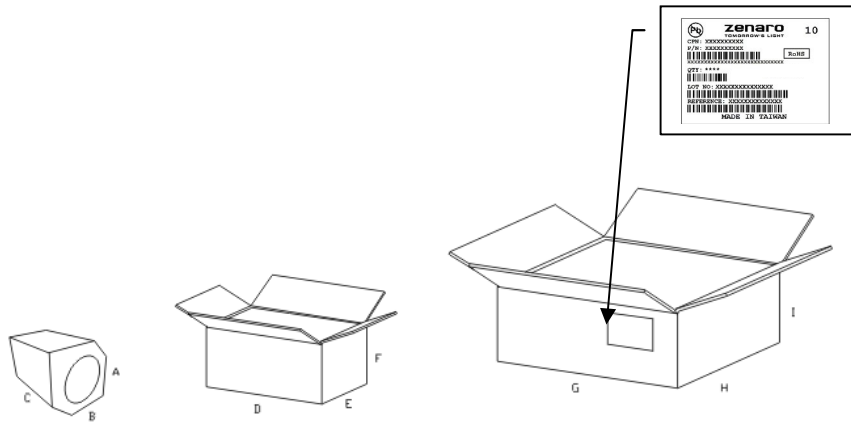

- Notes: 1. Dimensions are in millimeters
2. Tolerances unless otherwise mentioned $\pm 5.0\text{mm}$

EVERLIGHT

Luminance and Technical Data

Product Name	SL-10A/C/P05/30/E30/EU SL-10A/C/P05/30/E30/US	SL-10A/C/P05/30/E50/EU/ZN SL-10A/C/P05/30/E50/US/ZN
Product Family	Retrofit	Retrofit
Main Use	Office, commercial, residential and hospitality lighting	Office, commercial, residential and hospitality lighting
InputVoltage/ Frequency	100 – 240VAC / 50 – 60Hz	100 – 240VAC / 50 – 60Hz
Power Consumption	5W	5W
Dim ability	No	No
Mechanical Dimensions	Ø50 * 55.7 mm	Ø50 * 55.7 mm
Maximum Weight	65g	65g
Light Color	Warm white / 3000K	Daylight white / 5000K
Luminous Flux (Typ)	180lm	200lm
CBCP (cd)	420	425
Beam Angle	30°	30°
CRI	> 80	> 80
Storage Temperature	-30 – +80	-30 – +80

Luminous Flux measurement tolerance: ±10%

Light Intensity Distribution

Installation Instructions and Warnings

- Do not open - no user serviceable parts inside.
- Turn off power before inspection, installation, or removal.
- Do not use in totally enclosed fixtures.
- Not for use where exposed the weather.
- Not intended for use with emergency exit fixtures or emergency lights.

Package Information

Package Dimension

Package	Unit: mm	Unit: kg
A	77	
B	77	0.09
C	65	
Inner Box		
D	350	
E	150	2.10
F	160	
Outer Box		
G	490	
H	375	6.80
I	185	

Packing Quantity

- 1 Luminaire / 1 Package
- 20 Packages / 1 Inner Box
- 3 Inner Box / 1 Outer Box