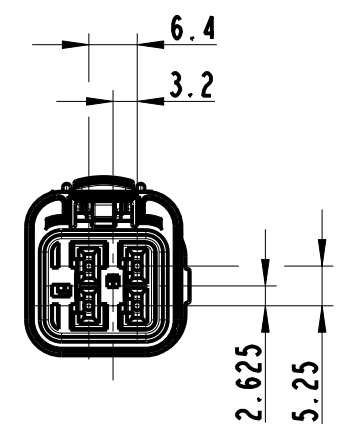

B

C

DO NOT SCALE DRAWING	 www.fciconnect.com	 ISO PROJECTION 1:1	SCALE 1:1
TITLE 4 way 2 X 2 fuel header system female connector		DIMENSION IN MILLIMETERS A3	DWG SIZE A3
CATALOG NUMBER --		C	SHEET 1 of 1
<small>THIS DRAWING AND ALL OTHER INFORMATION CONTAINED THEREIN IS PROPRIETARY AND THE PROPERTY OF FCI. This drawing may not be copied, reproduced or disclosed to any third party without the expressed written permission of FCI. © FCI April 1999</small>			