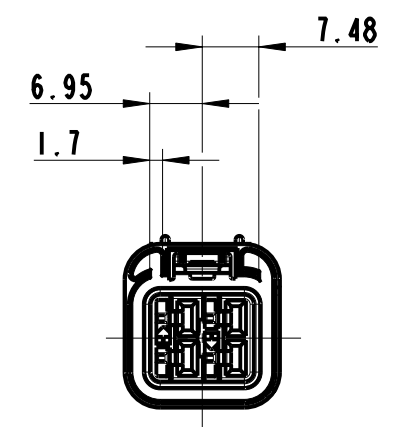

B

C

DO NOT SCALE DRAWING	 www.fciconnect.com	 ISO PROJECTION 1:1	SCALE 1:1
TITLE 4 way 2 X 2 fuel header system female connector		DIMENSION IN MILLIMETERS A3	DWG SIZE A3
CATALOG NUMBER --		C	SHEET 1 of 1
<small>THIS DRAWING AND ALL OTHER INFORMATION CONTAINED THEREIN IS PROPRIETARY AND THE PROPERTY OF FCI. This drawing may not be copied, reproduced or disclosed to any third party without the expressed written permission of FCI. © FCI April 1999</small>			