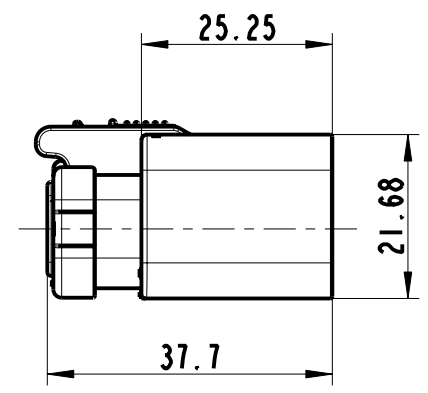

B

C

DO NOT SCALE DRAWING	 www.fciconnect.com	 ISO PROJECTION 1:1	SCALE 1:1
TITLE 4 way 2 X 2 fuel header system female connector		DIMENSION IN MILLIMETERS A3	DWG SIZE A3
CATALOG NUMBER --		C	SHEET 1 of 1
<small>THIS DRAWING AND ALL OTHER INFORMATION CONTAINED THEREIN IS PROPRIETARY AND THE PROPERTY OF FCI. This drawing may not be copied, reproduced or disclosed to any third party without the expressed written permission of FCI. © FCI April 1999</small>			