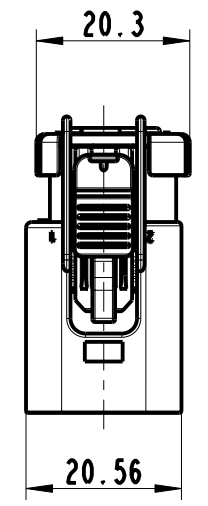

B

C

DO NOT SCALE DRAWING	 www.fciconnect.com	 ISO PROJECTION 1:1	SCALE 1:1
TITLE 4 way 2 X 2 fuel header system female connector		DIMENSION IN MILLIMETERS A3	DWG SIZE A3
CATALOG NUMBER --		C	SHEET 1 of 1
<small>THIS DRAWING AND ALL OTHER INFORMATION CONTAINED THEREIN IS PROPRIETARY AND THE PROPERTY OF FCI. This drawing may not be copied, reproduced or disclosed to any third party without the expressed written permission of FCI. © FCI April 1999</small>			