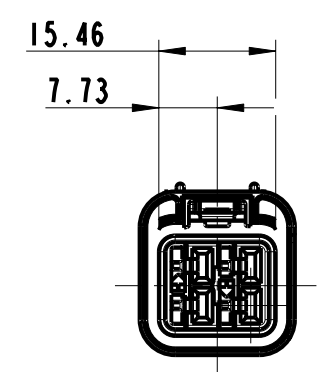

B

C

DO NOT SCALE DRAWING	 www.fciconnect.com	 ISO PROJECTION 1:1	SCALE 1:1
TITLE 4 way 2 X 2 fuel header system female connector		DIMENSION IN MILLIMETERS A3	DWG SIZE A3
CATALOG NUMBER --		C	SHEET 1 of 1
<small>THIS DRAWING AND ALL OTHER INFORMATION CONTAINED THEREIN IS PROPRIETARY AND THE PROPERTY OF FCI. This drawing may not be copied, reproduced or disclosed to any third party without the expressed written permission of FCI. © FCI April 1999</small>			