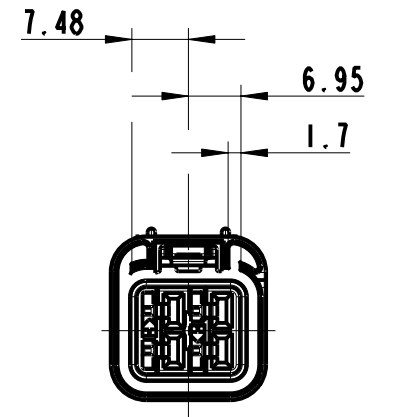

B

C

DO NOT SCALE DRAWING	 www.fciconnect.com	 ISO PROJECTION 1:1	SCALE 1:1
TITLE 4 way 2 X 2 fuel header system female connector		DIMENSION IN MILLIMETERS A3	DWG SIZE A3
CATALOG NUMBER --		C	SHEET 1 of 1
<small>THIS DRAWING AND ALL OTHER INFORMATION CONTAINED THEREIN IS PROPRIETARY AND THE PROPERTY OF FCI. This drawing may not be copied, reproduced or disclosed to any third party without the expressed written permission of FCI. © FCI April 1999</small>			