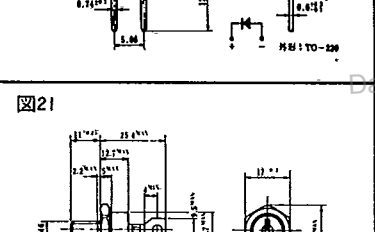

●センタタップ (R)

品名	Io (A)	VRM (V)	IFSM (A)	VF (max.) (V)	Ir (max.) (μA)	trr (max.) (nS)	外形図
S10S03	10	30	100	0.55	3.5	110	22
S10S04		40					
S10S03M	10	30	100	0.55	3.5	110	23
S10S03MR		40					
S10S04M		40					
S10S04MR		40					
S15S03M	15	30	170	0.55	5	125	24
S15S04M		40					
S30S03	30	30	300	0.55	10	150	25
S30S04		40					
S30S03M	30	30	300	0.55	10	150	24
S30S04M		40					
S30S03F	30	30	300	0.55	10	150	26
S30S04F		40					

図14

図15

図16

図17

図18

図19

図20

図21

図22

図23

図24

図25

図26

図27