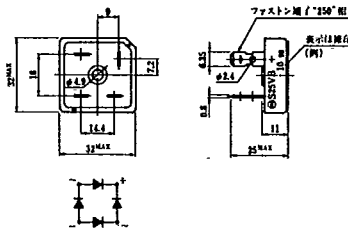

●センタタップ (R)

品名	Io (A)	VRM (V)	IFSM (A)	VF (max.) (V)	Ir (max.) (μA)	trr (max.) (nS)	外形図
S10S03	10	30	100	0.55	3.5	110	22
S10S04		40					
S10S03M	10	30	100	0.55	3.5	110	23
S10S03MR		40					
S10S04M		40					
S10S04MR		40					
S15S03M	15	30	170	0.55	5	125	24
S15S04M		40					
S30S03	30	30	300	0.55	10	150	25
S30S04		40					
S30S03M	30	30	300	0.55	10	150	24
S30S04M		40					
S30S03F	30	30	300	0.55	10	150	26
S30S04F		40					

図14

図15

図16

図17

図18

図19

図20

図21

図22

図23

図24

図25

図26

図27