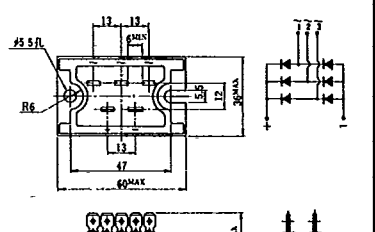

●センタタップ (R)

品名	Io (A)	VRM (V)	IFSM (A)	VF (max.) (V)	Ir (max.) (μA)	trr (max.) (nS)	外形図
S10S03	10	30	100	0.55	3.5	110	22
S10S04		40					
S10S03M	10	30	100	0.55	3.5	110	23
S10S03MR		40					
S10S04M		40					
S10S04MR		40					
S15S03M	15	30	170	0.55	5	125	24
S15S04M		40					
S30S03	30	30	300	0.55	10	150	25
S30S04		40					
S30S03M	30	30	300	0.55	10	150	24
S30S04M		40					
S30S03F	30	30	300	0.55	10	150	26
S30S04F		40					

図14

図15

図16

図17

図18

図19

図20

図21

図22

図23

図24

図25

図26

図27