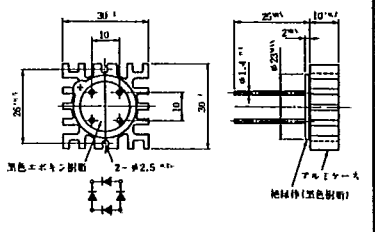

●センタタップ (R)

品名	Io (A)	VRM (V)	IFSM (A)	VF (max.) (V)	Ir (max.) (μA)	trr (max.) (nS)	外形図
S10S03	10	30	100	0.55	3.5	110	22
S10S04		40					
S10S03M	10	30	100	0.55	3.5	110	23
S10S03MR		40					
S10S04M		40					
S10S04MR		40					
S15S03M	15	30	170	0.55	5	125	24
S15S04M		40					
S30S03	30	30	300	0.55	10	150	25
S30S04		40					
S30S03M	30	30	300	0.55	10	150	24
S30S04M		40					
S30S03F	30	30	300	0.55	10	150	26
S30S04F		40					

図14

図15

図16

図17

図18

図19

図20

図21

図22

図23

図24

図25

図26

図27