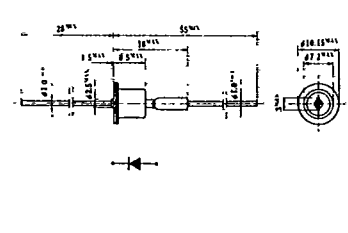

●センタタップ (R)

品名	Io (A)	VRM (V)	IFSM (A)	VF (max.) (V)	Ir (max.) (μA)	trr (max.) (nS)	外形図
S10S03	10	30	100	0.55	3.5	110	22
S10S04		40					
S10S03M	10	30	100	0.55	3.5	110	23
S10S03MR		40					
S10S04M		40					
S10S04MR		40					
S15S03M	15	30	170	0.55	5	125	24
S15S04M		40					
S30S03	30	30	300	0.55	10	150	25
S30S04		40					
S30S03M	30	30	300	0.55	10	150	24
S30S04M		40					
S30S03F	30	30	300	0.55	10	150	26
S30S04F		40					

図14

図15

図16

図17

図18

図19

図20

図21

図22

図23

図24

図25

図26

図27