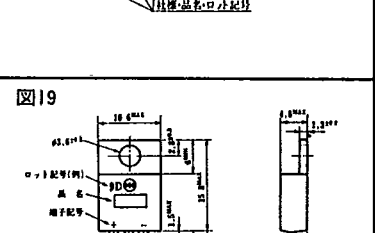

●センタタップ (R)

品名	Io (A)	VRM (V)	IFSM (A)	VF (max.) (V)	Ir (max.) (μA)	trr (max.) (nS)	外形図
S10S03	10	30	100	0.55	3.5	110	22
S10S04		40					
S10S03M	10	30	100	0.55	3.5	110	23
S10S03MR		40					
S10S04M		40					
S10S04MR		40					
S15S03M	15	30	170	0.55	5	125	24
S15S04M		40					
S30S03	30	30	300	0.55	10	150	25
S30S04		40					
S30S03M	30	30	300	0.55	10	150	24
S30S04M		40					
S30S03F	30	30	300	0.55	10	150	26
S30S04F		40					

図14

図15

図16

図17

図18

図19

図20

図21

図22

図23

図24

図25

図26

図27