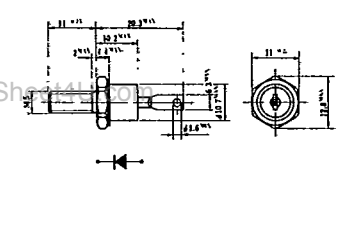

●センタタップ (R)

品名	Io (A)	VRM (V)	IFSM (A)	VF (max.) (V)	Ir (max.) (μA)	trr (max.) (nS)	外形図
S10S03	10	30	100	0.55	3.5	110	22
S10S04		40					
S10S03M	10	30	100	0.55	3.5	110	23
S10S03MR		40					
S10S04M		40					
S10S04MR		40					
S15S03M	15	30	170	0.55	5	125	24
S15S04M		40					
S30S03	30	30	300	0.55	10	150	25
S30S04		40					
S30S03M	30	30	300	0.55	10	150	24
S30S04M		40					
S30S03F	30	30	300	0.55	10	150	26
S30S04F		40					

図14

図15

図16

図17

図18

図19

図20

図21

図22

図23

図24

図25

図26

図27