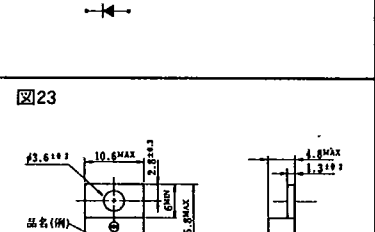

●センタタップ (R)

品名	Io (A)	VRM (V)	IFSM (A)	VF (max.) (V)	Ir (max.) (μA)	trr (max.) (nS)	外形図
S10S03	10	30	100	0.55	3.5	110	22
S10S04		40					
S10S03M	10	30	100	0.55	3.5	110	23
S10S03MR		40					
S10S04M		40					
S10S04MR		40					
S15S03M	15	30	170	0.55	5	125	24
S15S04M		40					
S30S03	30	30	300	0.55	10	150	25
S30S04		40					
S30S03M	30	30	300	0.55	10	150	24
S30S04M		40					
S30S03F	30	30	300	0.55	10	150	26
S30S04F		40					

図14

図15

図16

図17

図18

図19

図20

図21

図22

図23

図24

図25

図26

図27