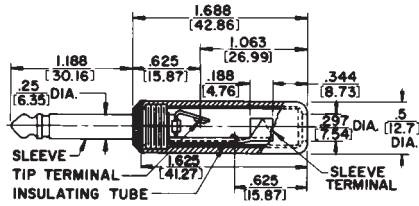

## 1/4" COMMERCIAL PHONE PLUGS

**No. 280 typical** — shown with solder lug terminals, cord clamp and shielded handle.

**No. 260 typical** — shown with screw-type terminals and plastic handle.

**No. 570 (Typical)**

**No. 590 (Typical)**

DIMENSIONS ARE FOR REFERENCE ONLY  $\frac{\text{Inch}}{\text{(mm)}}$

**NOTE:** Contact your Switchcraft Representative for price and delivery.