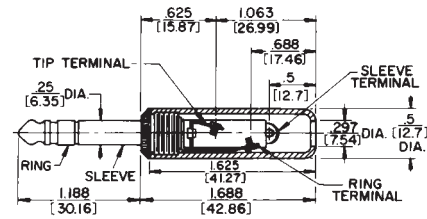

## 1/4" COMMERCIAL PHONE PLUGS

**No. 280 typical** — shown with solder lug terminals, cord clamp and shielded handle.

**No. 260 typical** — shown with screw-type terminals and plastic handle.

**No. 570 (Typical)**

**No. 590 (Typical)**

DIMENSIONS ARE FOR REFERENCE ONLY  $\frac{\text{Inch}}{\text{(mm)}}$

**NOTE:** Contact your Switchcraft Representative for price and delivery.