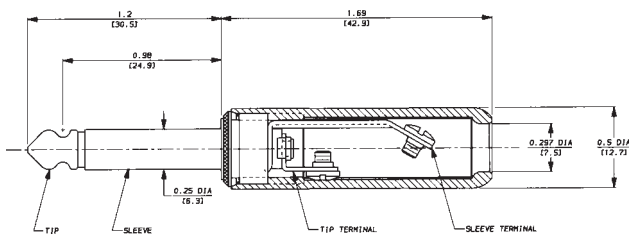

## 1/4" COMMERCIAL PHONE PLUGS

**No. 280 typical** — shown with solder lug terminals, cord clamp and shielded handle.

**No. 260 typical** — shown with screw-type terminals and plastic handle.

**No. 570 (Typical)**

**No. 590 (Typical)**

DIMENSIONS ARE FOR REFERENCE ONLY  $\frac{\text{Inch}}{\text{(mm)}}$

**NOTE:** Contact your Switchcraft Representative for price and delivery.