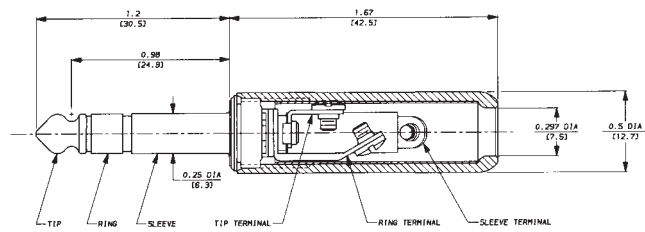

## 1/4" COMMERCIAL PHONE PLUGS

**No. 280 typical** — shown with solder lug terminals, cord clamp and shielded handle.

**No. 260 typical** — shown with screw-type terminals and plastic handle.

**No. 570 (Typical)**

**No. 590 (Typical)**

DIMENSIONS ARE FOR REFERENCE ONLY  $\frac{\text{Inch}}{\text{(mm)}}$

**NOTE:** Contact your Switchcraft Representative for price and delivery.