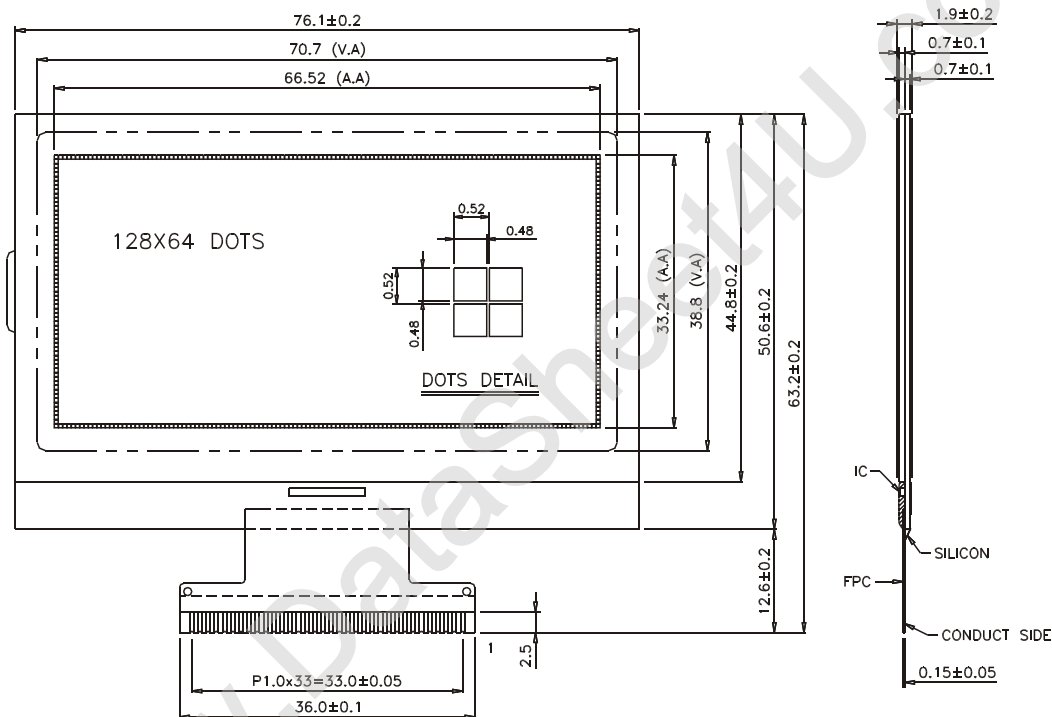

## Dimension

Dot size: W0.48 x H0.48 mm  
 Dot pitch: W0.52 x H0.52 mm  
 Active area: W66.52 x H33.24 mm  
 View area: W70.70 x H38.80 mm  
 Outline: W76.10 x H50.60 mm(not includes FPC)  
 Thickness: 1.90 mm

## Benefits:

- Supply voltage 3.3V
- Low current consumption 0.5mA without B/L
- Low profile, light & thin
- Sample available

Pin No.	1	2	3	4	5	6	7	8	9	10	11	12	13	14	15	16	17
Symbol	CS1	RES	Ao	WR(R/W)	RD(E)	D0	D1	D2	D3	D4	D5	D6	D7	V <sub>DD</sub>	V <sub>SS</sub>	V <sub>OUT</sub>	CAP5-
Pin No.	18	19	20	21	22	23	24	25	26	27	28	29	30	31	32	33	34
Symbol	VSP3-	CAP1+	CAP1-	CAP2-	CAP2+	CAP4-	VRS	V1	V2	V3	V4	V5	VR	C86	P/S	HPM	IRS