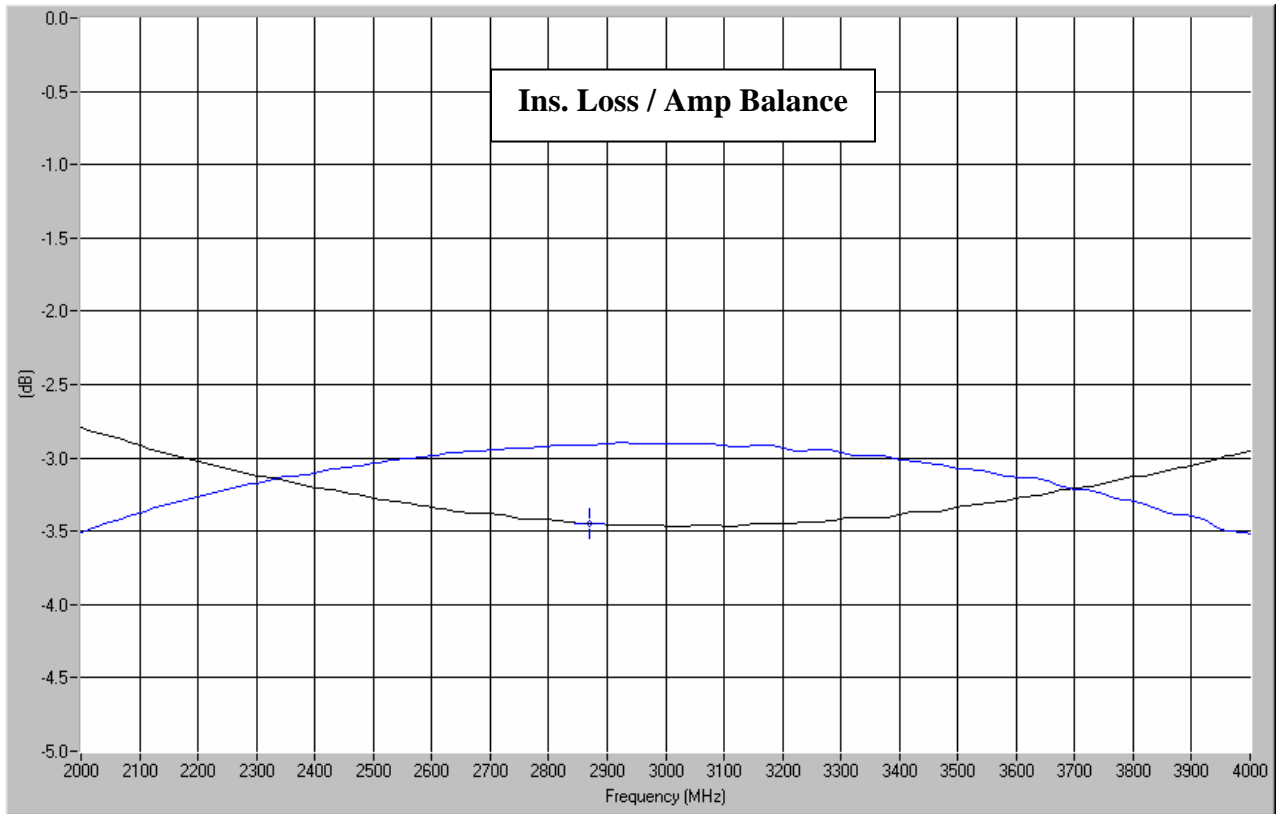

Hybrid Couplers 3 dB, 90°

Applications

- Balanced Mixers
- Antenna Feed Networks
- Phasing Networks
- Dividers/Combiners

Features

- Military Grade
- 2.0 – 4.0 GHz
- 2-Way power Split
- Quadrature
- Connectors Per MIL-C-39012
- Rugged Aluminum Housing
- Low VSWR
- Meets MIL-E-5400 Class 3 Requirements

Outline Drawing

Electrical and Mechanical Specifications subject to change without notice.

Typical Test Data Plots

USA/Canada: (315) 432-8909
 Toll Free: (800) 411-6596
 Europe: +44 2392-232392

Typical Test Data Plots