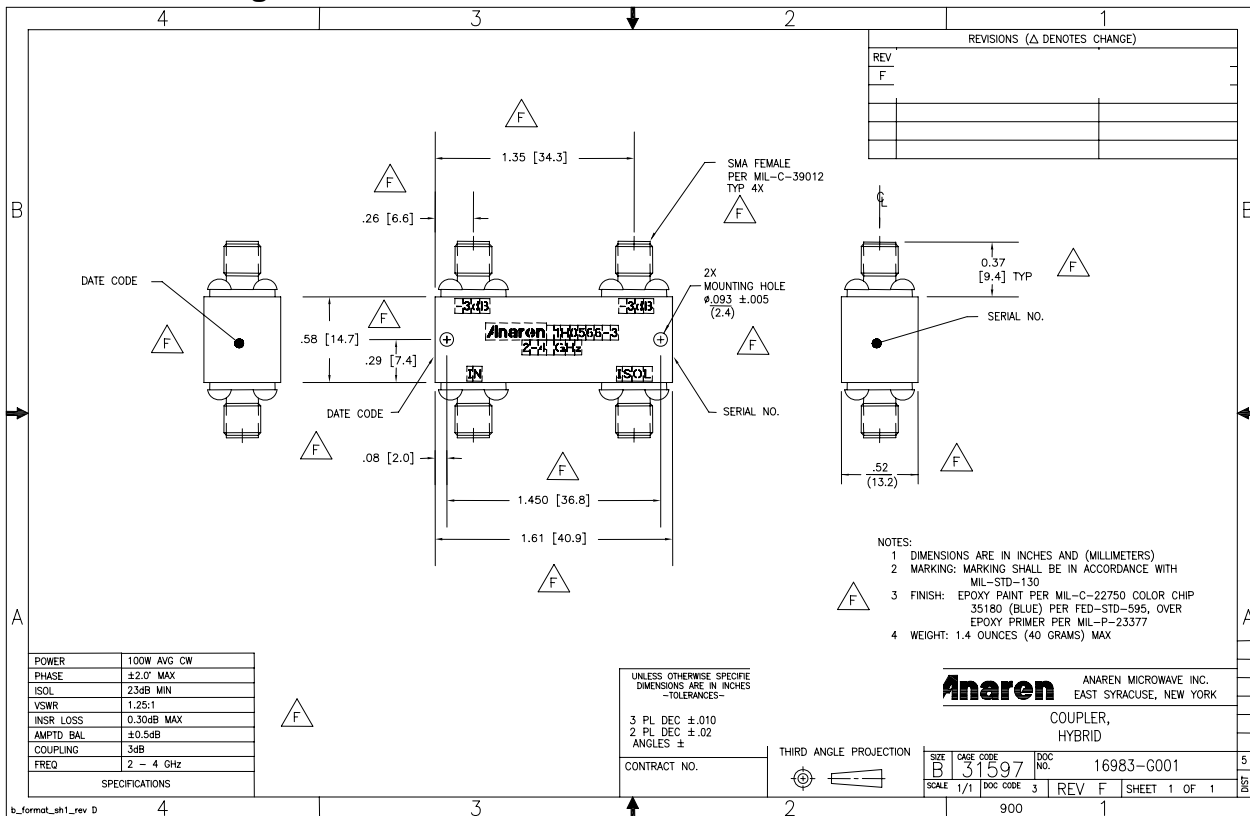

Hybrid Couplers 3 dB, 90°

Applications

- Balanced Mixers
- Antenna Feed Networks
- Phasing Networks
- Dividers/Combiners

Features

- Military Grade
- 2.0 – 4.0 GHz
- 2-Way power Split
- Quadrature
- Connectors Per MIL-C-39012
- Rugged Aluminum Housing
- Low VSWR
- Meets MIL-E-5400 Class 3 Requirements

Outline Drawing

Electrical and Mechanical Specifications subject to change without notice.

Typical Test Data Plots

USA/Canada: (315) 432-8909
 Toll Free: (800) 411-6596
 Europe: +44 2392-232392

Typical Test Data Plots