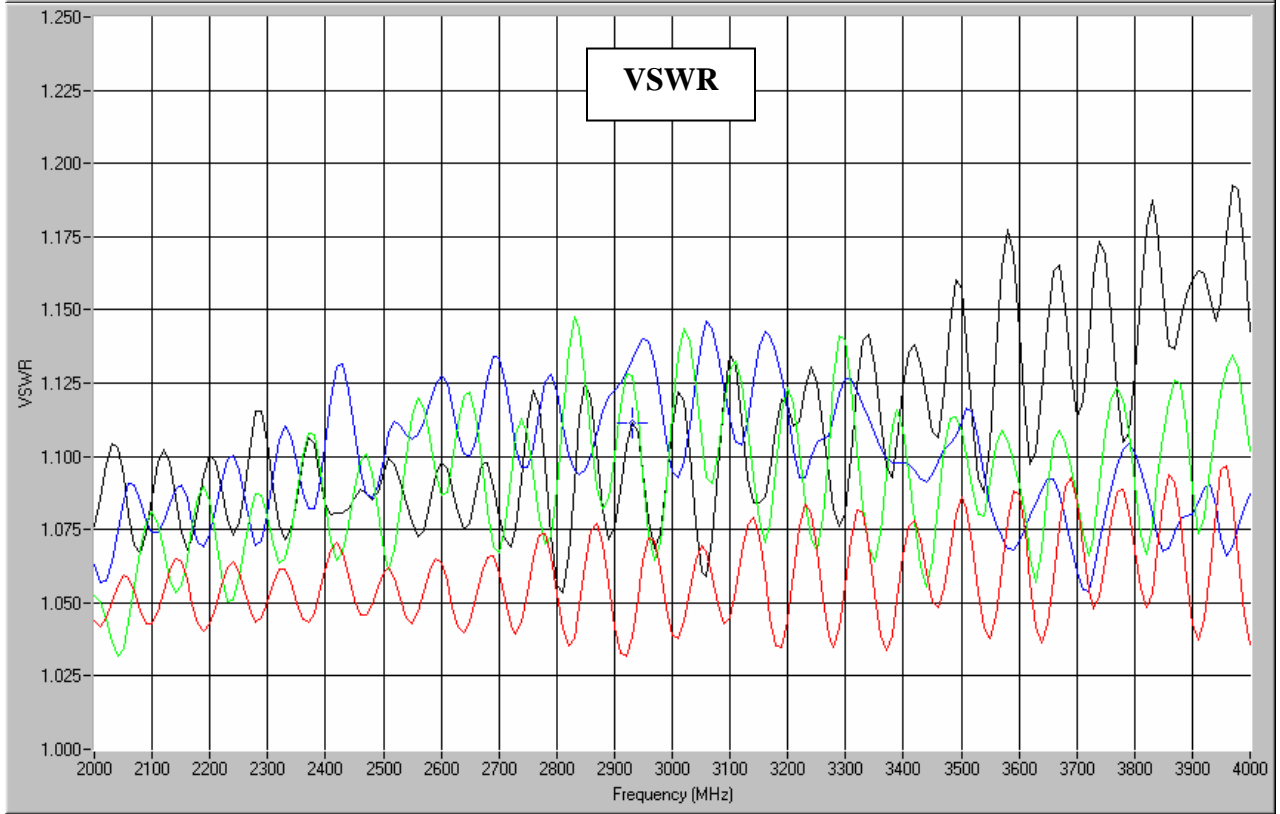

Hybrid Couplers 3 dB, 90°

Applications

- Balanced Mixers
- Antenna Feed Networks
- Phasing Networks
- Dividers/Combiners

Features

- Military Grade
- 2.0 – 4.0 GHz
- 2-Way power Split
- Quadrature
- Connectors Per MIL-C-39012
- Rugged Aluminum Housing
- Low VSWR
- Meets MIL-E-5400 Class 3 Requirements

Outline Drawing

Electrical and Mechanical Specifications subject to change without notice.

Typical Test Data Plots

USA/Canada: (315) 432-8909
 Toll Free: (800) 411-6596
 Europe: +44 2392-232392

Typical Test Data Plots