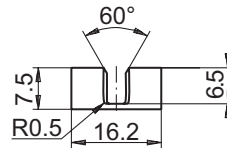

Dimensions

Z 119.036