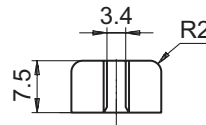

Dimensions

Z 119.036