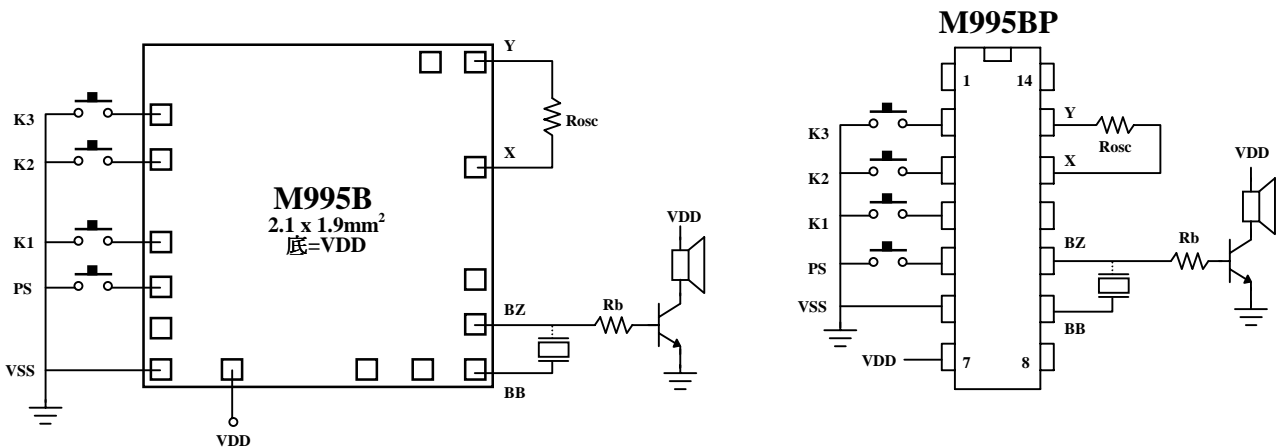

256 NOTES
DUAL TONE

雙音和弦 IC

FEATURES 功能敘述

- 256 notes dual tone.
- PS : Sequence input.
- K1, K2, K3 : Song select.

APPLICATION 產品應用

- Melody Toys, Musical instrument.

ELECTRICAL CHARACTERISTICS 電氣規格

(@ $V_{DD}=3V$ unless otherwise specified)

Characteristics	Sym.	Min.	Typ.	Max.	Unit	REMARKS
工作電壓 Operating Voltage	V_{DD}	—	3	3.5	V	
工作電流 Operating Current	I_{OP}	—	—	10	mA	No load
靜態電流 Quiescent Current	I_{SB}	—	1	5	μA	
推動電流 BZ Driving Current	I_O	1	—	—	mA	@ $V_{DS}=1V$
振盪頻率 Oscillator Frequency	F_{OSC}	—	100	—	KHz	External $\pm 30\%$, $R_{osc}=300K\Omega$
		—	80	—	KHz	-DB、-DB2, $R_{osc}=360K\Omega$
工作溫度 Operating Temperature	Temp.	0	25	60	$^{\circ}C$	

APPLICATION DIAGRAM 參考電路圖

*All specs and applications shown above subject to change without prior notice.
(以上電路及規格僅供參考,本公司得逕行修正)

256 NOTES
DUAL TONE

雙音和弦 IC

MELODY	
M995B	

SONG LIST

M995B-1

1. LA REINE DEO SABA
2. FOR ALICE
3. MUSIC BOX DANCER