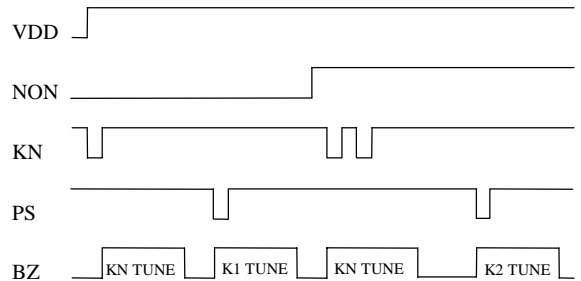

256 NOTES
DUAL TONE

雙音和弦 IC

FEATURES 功能敘述

- 256 notes dual tone.
- PS : Sequence input.
- K1, K2, K3 : Song select.

APPLICATION 產品應用

- Melody Toys, Musical instrument.

ELECTRICAL CHARACTERISTICS 電氣規格

(@ $V_{DD}=3V$ unless otherwise specified)

APPLICATION DIAGRAM 參考電路圖

*All specs and applications shown above subject to change without prior notice.
(以上電路及規格僅供參考,本公司得逕行修正)

256 NOTES
DUAL TONE

雙音和弦 IC

MELODY	
M995B	

SONG LIST

M995B-1

1. LA REINE DEO SABA
2. FOR ALICE
3. MUSIC BOX DANCER