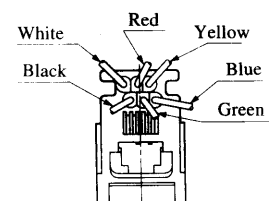

● **TM1RV-623K66-※**
● **TM1RV-623K64-※**
● **TM1RV-623K62-※**

Standard Model

CL222-9000-3
TM1RV-623K66-4S-150STD

CL222-9003-1
TM1R-623K64-4S-150STD

CL222-9006-0
TM1RV-623K62-4S-150STD

Color	L (mm)
White	150
Yellow	150
Green	150
Red	150
Black	150
Blue	150

Color	L (mm)
Yellow	150
Green	150
Red	150
Black	150

Color	L (mm)
Green	150
Red	150

Note 1: Standard finish color is grey.

Note 2: The drawing is shown sample of TM1RV-623K66-※.

● **TM1RV-623P66-※**
● **TM1RV-623P64-※**

CL222-3085-3
TM1RV-623P66-35S-150

Standard Model

Color	L (mm)
White	150
Black	150
Red	150
Green	150
Yellow	150
Blue	150

CL222-3087-9
TM1RV-623P64-35S-150

Color	L (mm)
Black	150
Red	150
Green	150
Yellow	150