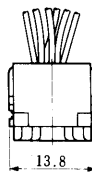

● **TM1RV-623K66-※**
● **TM1RV-623K64-※**
● **TM1RV-623K62-※**

Standard Model

CL222-9000-3
TM1RV-623K66-4S-150STD

CL222-9003-1
TM1R-623K64-4S-150STD

CL222-9006-0
TM1RV-623K62-4S-150STD

Color	L (mm)
White	150
Yellow	150
Green	150
Red	150
Black	150
Blue	150

Color	L (mm)
Yellow	150
Green	150
Red	150
Black	150

Color	L (mm)
Green	150
Red	150

Note 1: Standard finish color is grey.

Note 2: The drawing is shown sample of TM1RV-623K66-※.

● **TM1RV-623P66-※**
● **TM1RV-623P64-※**

CL222-3085-3
TM1RV-623P66-35S-150

Standard Model

Color	L (mm)
White	150
Black	150
Red	150
Green	150
Yellow	150
Blue	150

CL222-3087-9
TM1RV-623P64-35S-150

Color	L (mm)
Black	150
Red	150
Green	150
Yellow	150