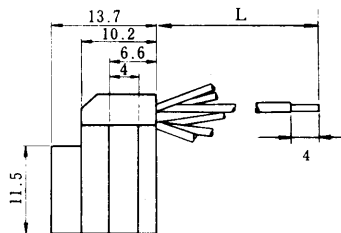

Note 1: Standard finish color is grey.

Note 2: The drawing is shown sample of TM1RV-623K66-※.