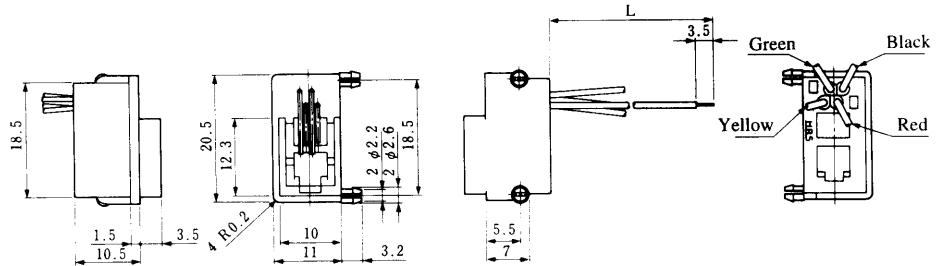

Color	L (mm)
Yellow	150
Green	150
Red	150
Black	150

● **TM6RA-144-※**

Standard Model
CL222-1159-7
TM6RA-144-355-150

Color	L (mm)
Yellow	150
Green	150
Red	150
Black	150

Note: Standard finish color is ash grey.