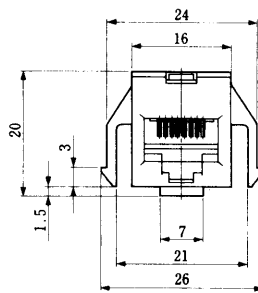

Note: Standard finish color is beige white.