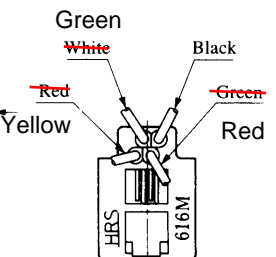

Wire Lead Jack Type

● TMIR-616B44- ※

Standard Model
CL222-1447-1
TM1R-616B44-35S-150

Color	L (mm)
Yellow	150
Green	150
Red	150
Black	150

Note: Standard finish color is grey.

● TMIR-616P44- ※

Standard Model
CL222-1455-0
TM1R-616P44-35S-150

Color	L (mm)
Yellow	150
Green	150
Red	150
Black	150

Note: Standard finish color is grey.

● TMIR-616M44- ※

Standard Model
CL222-2692-0
TM1R-616M44-35S-70

Color	L (mm)
Yellow	Red 70
Green	White 70
Red	Green 70
Black	70

Note: Standard finish color is grey.

MODULAR CONNECTORS

CL 222 TM

● TMIR-616W44-※

Standard Model
CL222-9018-9
TM1R-616W44-4S-150STD

Color	L (mm)
Yellow	150
Green	150
Red	150
Black	150

Note: Standard finish color is grey.