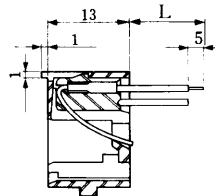

Note: Standard finish color is beige white.