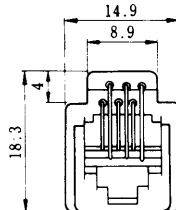

Color	L (mm)
Yellow	150
Green	150
Red	150
Black	150

● **TM6RA-144-※**

Standard Model
CL222-1159-7
TM6RA-144-355-150

Color	L (mm)
Yellow	150
Green	150
Red	150
Black	150

Note: Standard finish color is ash grey.

● **TM1RV-623K66-※**
● **TM1RV-623K64-※**
● **TM1RV-623K62-※**

Standard Model

CL222-9000-3
TM1RV-623K66-4S-150STD

CL222-9003-1
TM1R-623K64-4S-150STD

CL222-9006-0
TM1RV-623K62-4S-150STD

Color	L (mm)
White	150
Yellow	150
Green	150
Red	150
Black	150
Blue	150