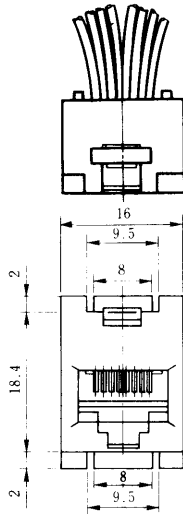

CL222-3085-3
TM1RV-623P66-35S-150

Standard Model

Color	L (mm)
White	150
Black	150
Red	150
Green	150
Yellow	150
Blue	150

CL222-3087-9
TM1RV-623P64-35S-150

Color	L (mm)
Black	150
Red	150
Green	150
Yellow	150

● TM1RV-647AF88-※

Standard Model

CL222-3103-3
TM1RV-647A88-35S-150

Color	L (mm)
Brown	150
White	150
Yellow	150
Green	150
Red	150
Black	150
Blue	150
Orange	150

Note: Standard color is Light Brown.

● TM2RC-88- ※