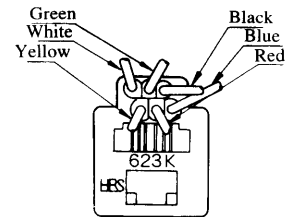

Note 1: Standard finish color is grey.

Note 2: The drawing is shown sample of TM1RV-623K66-※.