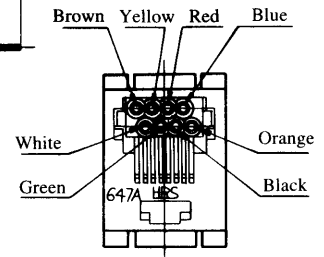

TM2RGV-L64-4S-150STD

Color	L (mm)
Yellow	150
Green	150
Red	150
Black	150

CL222-9048-0

TM2RGV-L62-4S-150STD

Color	L (mm)
Green	150
Red	150

Note 1: Standard finish color is dark brown.

Note 2: The drawing is shown sample of TM2RGV-L64-※

● TM1RV-647AF88-※

Standard Model

CL222-3103-3
TM1RV-647A88-35S-150

Color	L (mm)
Brown	150
White	150
Yellow	150
Green	150
Red	150
Black	150
Blue	150
Orange	150

Note: Standard color is Light Brown.

● TM2RC-88- ※