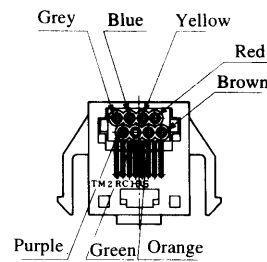

TM2RGV-L64-4S-150STD

Color	L (mm)
Yellow	150
Green	150
Red	150
Black	150

CL222-9048-0

TM2RGV-L62-4S-150STD

Color	L (mm)
Green	150
Red	150

Note 1: Standard finish color is dark brown.

Note 2: The drawing is shown sample of TM2RGV-L64-※

● TM1RV-647AF88-※

Standard Model

CL222-3103-3
TM1RV-647A88-35S-150

Color	L (mm)
Brown	150
White	150
Yellow	150
Green	150
Red	150
Black	150
Blue	150
Orange	150

Note: Standard color is Light Brown.

● TM2RC-88- ※

Standard Model

CL222-1192-2
TM2RC-M88-5S-450

Color	L (mm)
Gray	450
Purple	450
Blue	450
Green	450
Yellow	450
Orange	450
Red	450
Brown	450

Note: Standard finish color is beige white.