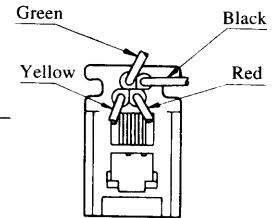

Standard Model
CL222-1455-0
TM1R-616P44-35S-150

Color	L (mm)
Yellow	150
Green	150
Red	150
Black	150

Note: Standard finish color is grey.