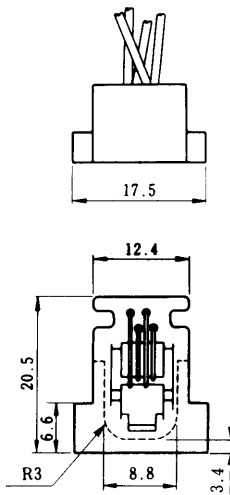

Wire Lead Jack Type

● TMIR-616B44- ※

Standard Model
CL222-1447-1
TM1R-616B44-35S-150

Color	L (mm)
Yellow	150
Green	150
Red	150
Black	150

Note: Standard finish color is grey.

● TMIR-616P44- ※

Standard Model
CL222-1455-0
TM1R-616P44-35S-150

Color	L (mm)
Yellow	150
Green	150
Red	150
Black	150

Note: Standard finish color is grey.

● TMIR-616M44- ※

Standard Model
CL222-2692-0
TM1R-616M44-35S-70

Color	L (mm)
Yellow	Red 70
Green	White 70
Red	Green 70
Black	70

● **TM1RV-623K66-※**
● **TM1RV-623K64-※**
● **TM1RV-623K62-※**

Standard Model

CL222-9000-3
TM1RV-623K66-4S-150STD

CL222-9003-1
TM1R-623K64-4S-150STD

CL222-9006-0
TM1RV-623K62-4S-150STD

Color	L (mm)
White	150
Yellow	150
Green	150
Red	150
Black	150
Blue	150

CL222-3085-3
TM1RV-623P66-35S-150

Standard Model

Color	L (mm)
White	150
Black	150
Red	150
Green	150
Yellow	150
Blue	150

CL222-3087-9
TM1RV-623P64-35S-150

Color	L (mm)
Black	150
Red	150
Green	150
Yellow	150