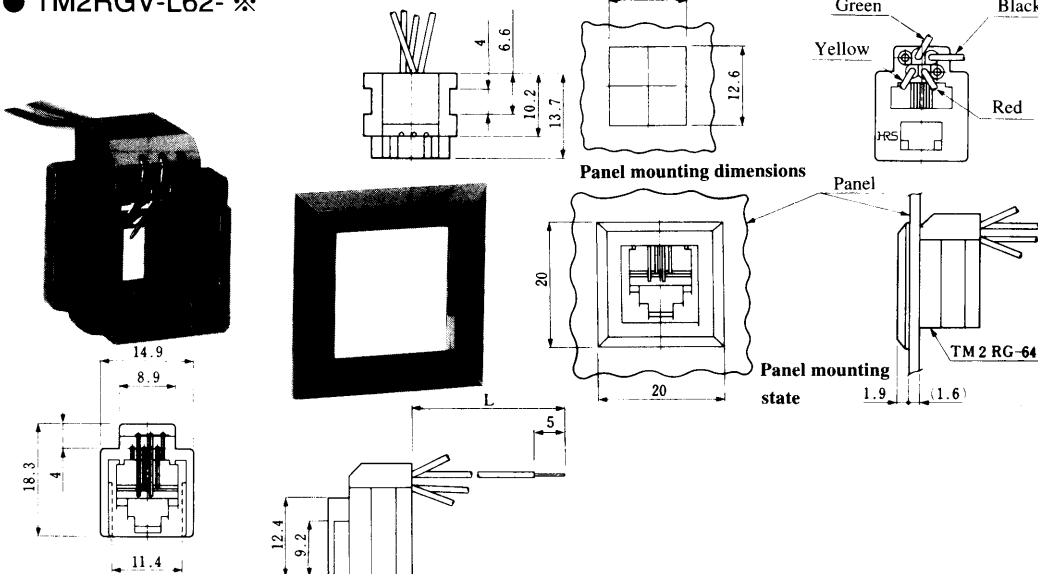

● TM2RGV-L66-※ ● TM2RGV-L64-※ ● TM2RGV-L62-※

CL222-9042-3
TM2RGV-L66-4S-150STD

Color	L (mm)
White	150
Yellow	150
Green	150
Red	150
Black	150
Blue	150

CL222-9045-1

TM2RGV-L64-4S-150STD

Color	L (mm)
Yellow	150
Green	150
Red	150
Black	150

CL222-9048-0

TM2RGV-L62-4S-150STD

Color	L (mm)
Green	150
Red	150