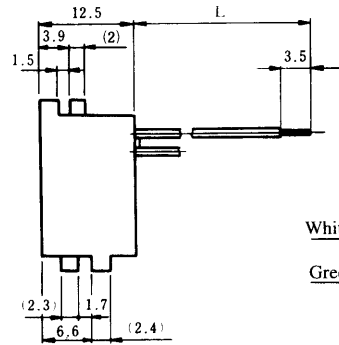

TM2RGV-L64-4S-150STD

Color	L (mm)
Yellow	150
Green	150
Red	150
Black	150

CL222-9048-0

TM2RGV-L62-4S-150STD

Color	L (mm)
Green	150
Red	150

Note 1: Standard finish color is dark brown.

Note 2: The drawing is shown sample of TM2RGV-L64-※

● TM1RV-647AF88-※

Standard Model

CL222-3103-3
TM1RV-647A88-35S-150

Color	L (mm)
Brown	150
White	150
Yellow	150
Green	150
Red	150
Black	150
Blue	150
Orange	150

Note: Standard color is Light Brown.

● TM2RC-88- ※