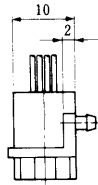

● TM2RD-F44-※

Standard Model
CL222-9060-5
TM2RD-F44-4S-150STD

Color	L (mm)
Yellow	150
Green	150
Red	150
Black	150

Note: Standard finish color is warm grey.

● TM2RDA-F44-※

Standard Model
CL222-9072-4
TM2RDA-F44-4S-150STD

Color	L (mm)
Yellow	150
Green	150
Red	150
Black	150

● **TM6RA-144-※**

Standard Model
CL222-1159-7
TM6RA-144-355-150

Color	L (mm)
Yellow	150
Green	150
Red	150
Black	150

Note: Standard finish color is ash grey.