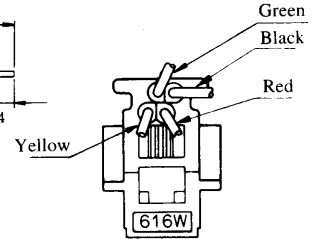

Note: Standard finish color is grey.

MODULAR CONNECTORS

CL 222 TM

● TMIR-616W44-※

Standard Model
CL222-9018-9
TM1R-616W44-4S-150STD

Color	L (mm)
Yellow	150
Green	150
Red	150
Black	150

Note: Standard finish color is grey.