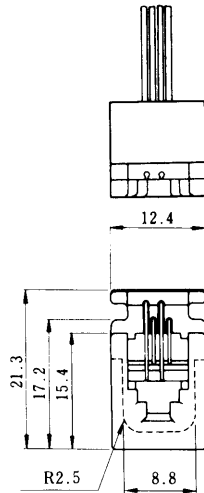

Wire Lead Jack Type

● TMIR-616B44- ※

Standard Model
CL222-1447-1
TM1R-616B44-35S-150

Color	L (mm)
Yellow	150
Green	150
Red	150
Black	150

Note: Standard finish color is grey.

● TMIR-616P44- ※

Standard Model
CL222-1455-0
TM1R-616P44-35S-150

Color	L (mm)
Yellow	150
Green	150
Red	150
Black	150

Note: Standard finish color is grey.

● TMIR-616M44- ※

Standard Model
CL222-2692-0
TM1R-616M44-35S-70

Color	L (mm)
Yellow	Red 70
Green	White 70
Red	Green 70
Black	70

● **TM1RV-623K66-※**
● **TM1RV-623K64-※**
● **TM1RV-623K62-※**

Standard Model

CL222-9000-3
TM1RV-623K66-4S-150STD

CL222-9003-1
TM1R-623K64-4S-150STD

CL222-9006-0
TM1RV-623K62-4S-150STD

Color	L (mm)
White	150
Yellow	150
Green	150
Red	150
Black	150
Blue	150

CL222-3085-3
TM1RV-623P66-35S-150

Standard Model

Color	L (mm)
White	150
Black	150
Red	150
Green	150
Yellow	150
Blue	150

CL222-3087-9
TM1RV-623P64-35S-150

Color	L (mm)
Black	150
Red	150
Green	150
Yellow	150