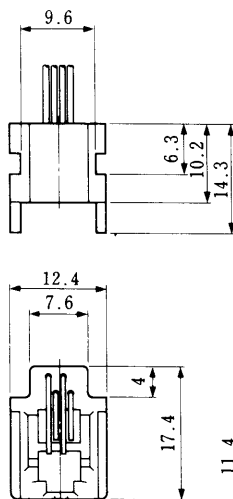

Wire Lead Jack Type

● TMIR-616B44- ※

Standard Model
CL222-1447-1
TM1R-616B44-35S-150

Color	L (mm)
Yellow	150
Green	150
Red	150
Black	150

Note: Standard finish color is grey.

● TMIR-616P44- ※

Standard Model
CL222-1455-0
TM1R-616P44-35S-150

Color	L (mm)
Yellow	150
Green	150
Red	150
Black	150

Note: Standard finish color is grey.

● TMIR-616M44- ※

Standard Model
CL222-2692-0
TM1R-616M44-35S-70

Color	L (mm)
Yellow	Red 70
Green	White 70
Red	Green 70
Black	70

● **TM1RV-623K66-※**
● **TM1RV-623K64-※**
● **TM1RV-623K62-※**

Standard Model

CL222-9000-3
TM1RV-623K66-4S-150STD

CL222-9003-1
TM1R-623K64-4S-150STD

CL222-9006-0
TM1RV-623K62-4S-150STD

Color	L (mm)
White	150
Yellow	150
Green	150
Red	150
Black	150
Blue	150

CL222-3085-3
TM1RV-623P66-35S-150

Standard Model

Color	L (mm)
White	150
Black	150
Red	150
Green	150
Yellow	150
Blue	150

CL222-3087-9
TM1RV-623P64-35S-150

Color	L (mm)
Black	150
Red	150
Green	150
Yellow	150