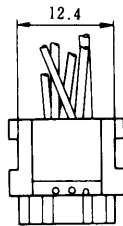

Color	L (mm)
Yellow	150
Green	150
Red	150
Black	150

● **TM6RA-144-※**

Standard Model
CL222-1159-7
TM6RA-144-355-150

Color	L (mm)
Yellow	150
Green	150
Red	150
Black	150

Note: Standard finish color is ash grey.

● **TM1RV-623K66-※**
● **TM1RV-623K64-※**
● **TM1RV-623K62-※**

Standard Model

CL222-9000-3
TM1RV-623K66-4S-150STD

CL222-9003-1
TM1R-623K64-4S-150STD

CL222-9006-0
TM1RV-623K62-4S-150STD

Color	L (mm)
White	150
Yellow	150
Green	150
Red	150
Black	150
Blue	150