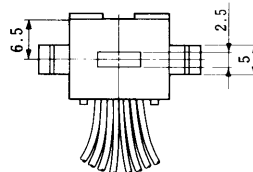

Note: Standard finish color is beige white.